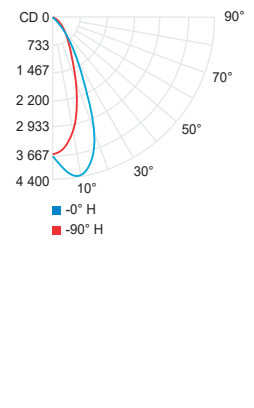

DIMENSION

STANDARD

Medium, Flood and Wide Flood optics

WALL WASHER

WALL WASHER SUGGESTED SPACING AND WALL DISTANCE

LED COLOR FIDELITY DATA

CRI	CCT	R1	R2	R3	R4	R5	R6	R7	R8	R9	R10	R11	R12	R13	R14	R15	Rf	Rg	Melanopic ratio
80	4000K	82	91	96	82	83	87	86	65	11	78	82	65	85	98	-	85	95	0.694
90	3000K	94	97	99	94	94	96	93	83	62	92	95	84	95	99	-	93	99	0.563

PHOTOMETRIC DATA NON-DIMMING

Visit iguzzini.com/us for complete photometric data.

CCT (K)	CRI	LOAD (W)	OPTIC	LUMENS (lm)	EFFICACY (lm / w)	MAX CANDELA (cd)
3000K	90	60W	Medium 16°	5 090	84	39 610
			Flood 30°	5 225	87	18 555
			Wide flood 48°	5 105	85	9 495
			Wall washer	2 815	46	4 300
4000K	80	60W	Medium 16°	6 045	100	47 045
			Flood 30°	6 205	103	22 035
			Wide flood 48°	6 060	101	11 280
			Wall washer	3 345	55	5 110

Medium 16° (3000K, 90 CRI)

Flood 30° (3000K, 90 CRI)

Wide flood 48° (3000K, 90 CRI)

Wall washer (3000K, 90 CRI)

PHOTOMETRIC DATA LEADING AND TRAILING EDGE DIMMING

Visit iguzzini.com/us for complete photometric data.

CCT (K)	CRI	LOAD (W)	OPTIC	LUMENS (lm)	EFFICACY (lm / w)	MAX CANDELA (cd)
3000K	90	40.5W	Medium 16°	3590	88	27 930
			Flood 30°	3685	90	13 085
			Wide flood 48°	3595	88	6 695
			Wall washer	1985	49	3 030
4000K	80	40.5W	Medium 16°	4 260	105	33 165
			Flood 30°	4 375	108	15 535
			Wide flood 48°	4 270	105	7 950
			Wall washer	2 355	58	3 600