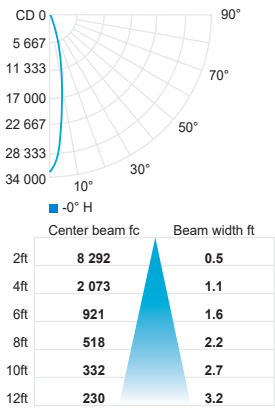

PHOTOMETRIC DATA LEADING AND TRAILING EDGE DIMMING

Visit iguzzini.com/us for complete photometric data.

CCT (K)	CRI	LOAD (W)	OPTIC	LUMENS (lm)	EFFICACY (lm / w)	MAX CANDELA (cd)
3000K	90	40.5W	Medium 16°	3590	88	27 930
			Flood 30°	3685	90	13 085
			Wide flood 48°	3595	88	6 695
			Wall washer	1985	49	3 030
4000K	80	40.5W	Medium 16°	4 260	105	33 165
			Flood 30°	4 375	108	15 535
			Wide flood 48°	4 270	105	7 950
			Wall washer	2 355	58	3 600

Medium 16° (3000K, 90 CRI)