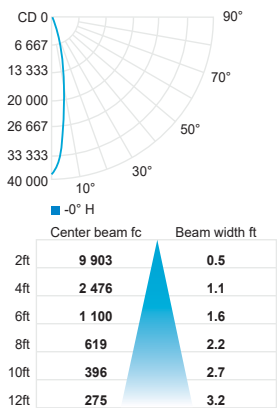

LED COLOR FIDELITY DATA

CRI	CCT	R1	R2	R3	R4	R5	R6	R7	R8	R9	R10	R11	R12	R13	R14	R15	Rf	Rg	Melanopic ratio
80	4000K	82	91	96	82	83	87	86	65	11	78	82	65	85	98	-	85	95	0.694
90	3000K	94	97	99	94	94	96	93	83	62	92	95	84	95	99	-	93	99	0.563

PHOTOMETRIC DATA NON-DIMMING

Visit iguzzini.com/us for complete photometric data.

CCT (K)	CRI	LOAD (W)	OPTIC	LUMENS (lm)	EFFICACY (lm / w)	MAX CANDELA (cd)
3000K	90	60W	Medium 16°	5 090	84	39 610
			Flood 30°	5 225	87	18 555
			Wide flood 48°	5 105	85	9 495
			Wall washer	2 815	46	4 300
4000K	80	60W	Medium 16°	6 045	100	47 045
			Flood 30°	6 205	103	22 035
			Wide flood 48°	6 060	101	11 280
			Wall washer	3 345	55	5 110

Medium 16° (3000K, 90 CRI)