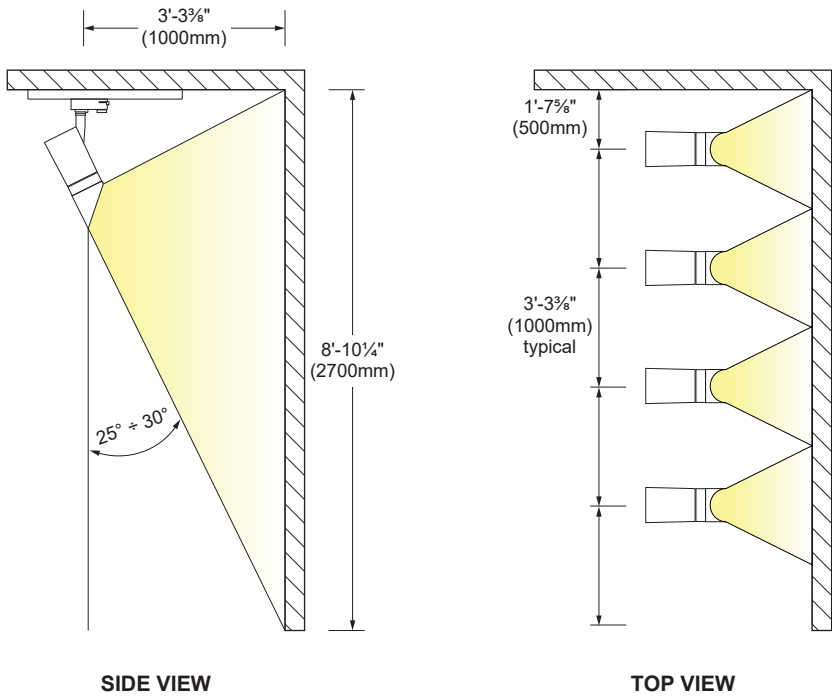

DIMENSION

STANDARD

Medium, Flood and Wide Flood optics

WALL WASHER

WALL WASHER SUGGESTED SPACING AND WALL DISTANCE

LED COLOR FIDELITY DATA

CRI	CCT	R1	R2	R3	R4	R5	R6	R7	R8	R9	R10	R11	R12	R13	R14	R15	Rf	Rg	Melanopic ratio
80	4000K	82	91	96	82	83	87	86	65	11	78	82	65	85	98	-	85	95	0.694
90	3000K	94	97	99	94	94	96	93	83	62	92	95	84	95	99	-	93	99	0.563