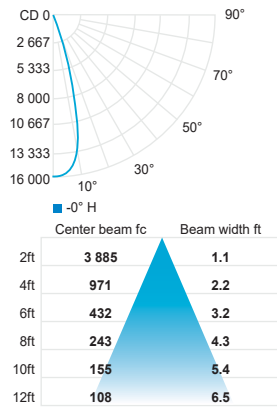

Flood 30° (3000K, 90 CRI)