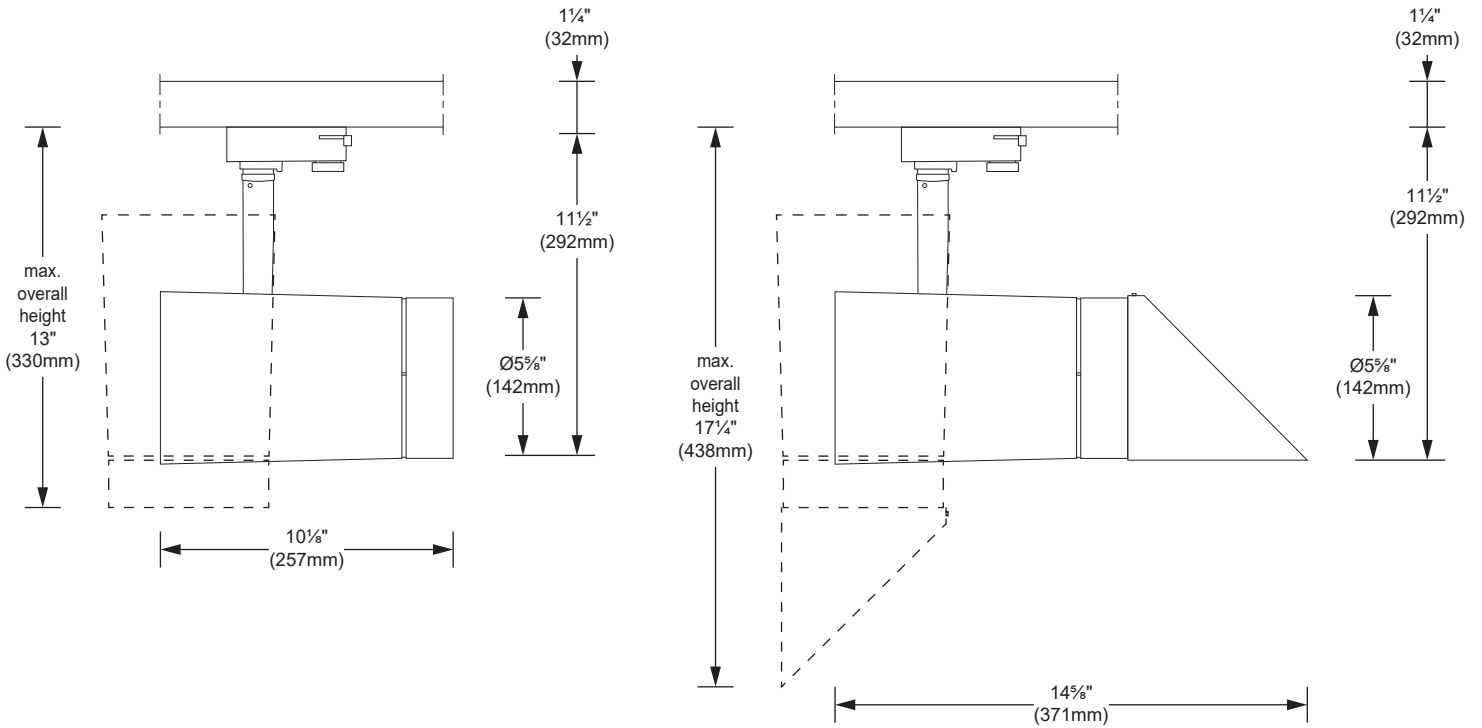

DIMENSION

STANDARD

Medium, Flood and Wide Flood optics

WALL WASHER

WALL WASHER SUGGESTED SPACING AND WALL DISTANCE

LED COLOR FIDELITY DATA

CRI	CCT	R1	R2	R3	R4	R5	R6	R7	R8	R9	R10	R11	R12	R13	R14	R15	Rf	Rg	Melanopic ratio
80	4000K	82	91	96	82	83	87	86	65	11	78	82	65	85	98	-	85	95	0.694
90	3000K	94	97	99	94	94	96	93	83	62	92	95	84	95	99	-	93	99	0.563