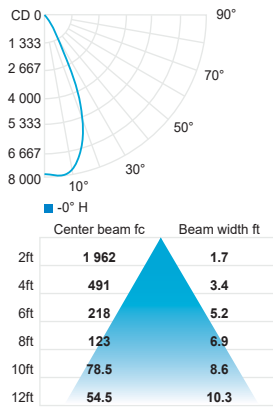

DIMENSION

STANDARD

Medium, Flood and Wide Flood optics

WALL WASHER

WALL WASHER SUGGESTED SPACING AND WALL DISTANCE

LED COLOR FIDELITY DATA

CRI	CCT	R1	R2	R3	R4	R5	R6	R7	R8	R9	R10	R11	R12	R13	R14	R15	Rf	Rg	Melanopic ratio
80	4000K	82	91	96	82	83	87	86	65	11	78	82	65	85	98	-	85	95	0.694
90	3000K	94	97	99	94	94	96	93	83	62	92	95	84	95	99	-	93	99	0.563

PHOTOMETRIC DATA NON-DIMMING

Visit iguzzini.com/us for complete photometric data.

CCT (K)	CRI	LOAD (W)	OPTIC	LUMENS (lm)	EFFICACY (lm / w)	MAX CANDELA (cd)
3000K	90	60W	Medium 16°	5 090	84	39 610
			Flood 30°	5 225	87	18 555
			Wide flood 48°	5 105	85	9 495
			Wall washer	2 815	46	4 300
4000K	80	60W	Medium 16°	6 045	100	47 045
			Flood 30°	6 205	103	22 035
			Wide flood 48°	6 060	101	11 280
			Wall washer	3 345	55	5 110

CCT (K)	CRI	LOAD (W)	OPTIC	LUMENS (lm)	EFFICACY (lm / w)	MAX CANDELA (cd)
3000K	90	40.5W	Medium 16°	3590	88	27 930
			Flood 30°	3685	90	13 085
			Wide flood 48°	3595	88	6 695
			Wall washer	1985	49	3 030
4000K	80	40.5W	Medium 16°	4 260	105	33 165
			Flood 30°	4 375	108	15 535
			Wide flood 48°	4 270	105	7 950
			Wall washer	2 355	58	3 600

Medium 16° (3000K, 90 CRI)

Flood 30° (3000K, 90 CRI)

Wide flood 48° (3000K, 90 CRI)

Wall washer (3000K, 90 CRI)