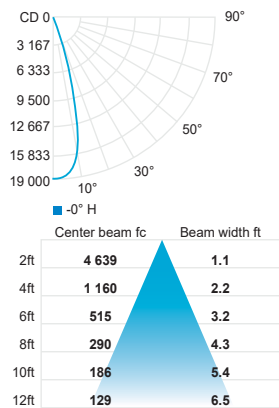

DIMENSION

STANDARD

Medium, Flood and Wide Flood optics

WALL WASHER

WALL WASHER SUGGESTED SPACING AND WALL DISTANCE

LED COLOR FIDELITY DATA

CRI	CCT	R1	R2	R3	R4	R5	R6	R7	R8	R9	R10	R11	R12	R13	R14	R15	Rf	Rg	Melanopic ratio
80	4000K	82	91	96	82	83	87	86	65	11	78	82	65	85	98	-	85	95	0.694
90	3000K	94	97	99	94	94	96	93	83	62	92	95	84	95	99	-	93	99	0.563

PHOTOMETRIC DATA NON-DIMMING

Visit iguzzini.com/us for complete photometric data.

CCT (K)	CRI	LOAD (W)	OPTIC	LUMENS (lm)	EFFICACY (lm / w)	MAX CANDELA (cd)
3000K	90	60W	Medium 16°	5 090	84	39 610
			Flood 30°	5 225	87	18 555
			Wide flood 48°	5 105	85	9 495
			Wall washer	2 815	46	4 300
4000K	80	60W	Medium 16°	6 045	100	47 045
			Flood 30°	6 205	103	22 035
			Wide flood 48°	6 060	101	11 280
			Wall washer	3 345	55	5 110

Medium 16° (3000K, 90 CRI)

Flood 30° (3000K, 90 CRI)

Wide flood 48° (3000K, 90 CRI)

Wall washer (3000K, 90 CRI)

PHOTOMETRIC DATA LEADING AND TRAILING EDGE DIMMING

Visit iguzzini.com/us for complete photometric data.

CCT (K)	CRI	LOAD (W)	OPTIC	LUMENS (lm)	EFFICACY (lm / w)	MAX CANDELA (cd)
3000K	90	40.5W	Medium 16°	3590	88	27 930
			Flood 30°	3685	90	13 085
			Wide flood 48°	3595	88	6 695
			Wall washer	1985	49	3 030
4000K	80	40.5W	Medium 16°	4 260	105	33 165
			Flood 30°	4 375	108	15 535
			Wide flood 48°	4 270	105	7 950
			Wall washer	2 355	58	3 600