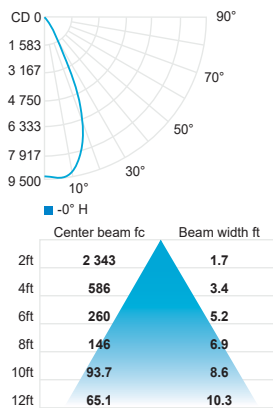

DIMENSION

STANDARD

Medium, Flood and Wide Flood optics

WALL WASHER

WALL WASHER SUGGESTED SPACING AND WALL DISTANCE

LED COLOR FIDELITY DATA

CRI	CCT	R1	R2	R3	R4	R5	R6	R7	R8	R9	R10	R11	R12	R13	R14	R15	Rf	Rg	Melanopic ratio
80	4000K	82	91	96	82	83	87	86	65	11	78	82	65	85	98	-	85	95	0.694
90	3000K	94	97	99	94	94	96	93	83	62	92	95	84	95	99	-	93	99	0.563

PHOTOMETRIC DATA NON-DIMMING

Visit iguzzini.com/us for complete photometric data.

CCT (K)	CRI	LOAD (W)	OPTIC	LUMENS (lm)	EFFICACY (lm / w)	MAX CANDELA (cd)
3000K	90	60W	Medium 16°	5 090	84	39 610
			Flood 30°	5 225	87	18 555
			Wide flood 48°	5 105	85	9 495
			Wall washer	2 815	46	4 300
4000K	80	60W	Medium 16°	6 045	100	47 045
			Flood 30°	6 205	103	22 035
			Wide flood 48°	6 060	101	11 280
			Wall washer	3 345	55	5 110

Medium 16° (3000K, 90 CRI)

Flood 30° (3000K, 90 CRI)

Wide flood 48° (3000K, 90 CRI)

Wall washer (3000K, 90 CRI)

PHOTOMETRIC DATA LEADING AND TRAILING EDGE DIMMING

Visit iguzzini.com/us for complete photometric data.

CCT (K)	CRI	LOAD (W)	OPTIC	LUMENS (lm)	EFFICACY (lm / w)	MAX CANDELA (cd)
3000K	90	40.5W	Medium 16°	3590	88	27 930
			Flood 30°	3685	90	13 085
			Wide flood 48°	3595	88	6 695
			Wall washer	1985	49	3 030
4000K	80	40.5W	Medium 16°	4 260	105	33 165
			Flood 30°	4 375	108	15 535
			Wide flood 48°	4 270	105	7 950
			Wall washer	2 355	58	3 600