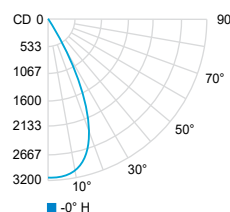

Light blade 4° x 47° (3000K, 80 CRI)

Center Beam fc	Beam Width ft
280	0.1 1.7
69.9	0.3 3.5
31.1	0.4 5.2
17.5	0.6 7.0
11.2	0.7 8.7
7.76	0.8 10.5

PHOTOMETRIC DATA

Visit iguzzini.com/us for complete photometric data.

Wide flood 52° (3000K, 80 CRI)

Center Beam fc	Beam Width ft
2ft	498 1.9
4ft	124 3.8
6ft	55.3 5.7
8ft	31.1 7.6
10ft	19.9 9.5
12ft	13.8 11.4

MC - MEDIUM

CCT (K)	CRI	LOAD (W)	OPTIC	LUMENS (lm)	EFFICACY (lm / w)	MAX CANDELA (cd)	MODELS
3000K	80	20W	Spot 12°	1 440	72	16 170	IIPRO-MC-W-830-SP
		19.5W	Flood 38°	1 710	87	4 205	IIPRO-MC-W-830-FL
			Wide flood 48°	1 840	94	3 180	IIPRO-MC-W-830-WF
4000K		20W	Spot 12°	1 470	73	16 500	IIPRO-MC-W-840-SP
		19.5W	Flood 38	1 775	91	4 370	IIPRO-MC-W-840-FL
			Wild flood 48°	1 910	98	3 300	IIPRO-MC-W-840-WF

Spot 12° (3000K, 80 CRI)

Center Beam fc	Beam Width ft
2ft	4043 0.4
4ft	1011 0.8
6ft	449 1.2
8ft	253 1.6
10ft	162 2.1
12ft	112 2.5

Flood 38° (3000K, 80 CRI)

Center Beam fc	Beam Width ft
2ft	1036 1.3
4ft	253 2.6
6ft	115 4.0
8ft	64.8 5.3
10ft	41.5 6.6
12ft	28.8 7.9

Wide flood 48° (3000K, 80 CRI)

Center Beam fc	Beam Width ft
2ft	793 1.8
4ft	198 3.6
6ft	88.1 5.4
8ft	49.6 7.2
10ft	31.7 9.0
12ft	22.0 10.8

PHOTOMETRIC DATA

Visit iguzzini.com/us for complete photometric data.