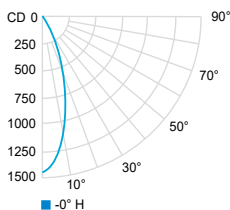

Light blade 4° x 46° (3000K, 80 CRI)

	Center Beam fc	Beam Width ft
2ft	131	1.7
4ft	32.8	3.3
6ft	14.6	5.0
8ft	8.21	6.6
10ft	5.25	8.3
12ft	3.65	10.0

Very wide flood 86° (3000K, 80 CRI)

	Center Beam fc	Beam Width ft
2ft	16.9	3.7
4ft	4.23	7.4
6ft	1.88	11.1
8ft	1.06	14.7
10ft	0.68	18.4
12ft	0.47	22.1

WB combination of light blade and very wide flood 4° x 46° / 86° (3000K, 80 CRI)

PHOTOMETRIC DATA

Visit iguzzini.com/us for complete photometric data.

NM - MINI

CCT (K)	CRI	LOAD (W)	OPTIC	LUMENS (lm)	EFFICACY (lm / w)	MAX CANDELA (cd)	MODELS
3000K	80	7.7W	Flood 30°	490	54	1 440	IIPRO-NM-W-830-FL
			Very Wide flood 78°	435	48	260	IIPRO-NM-W-830-VWF
			Light blade 4° x 47°	63	7	1 140	IIPRO-NM-W-830-LB
4000K			Flood 30°	490	54	1 440	IIPRO-NM-W-840-FL
			Very Wide flood 78°	435	48	260	IIPRO-NM-W-840-VWF
			Light blade 4° x 47°	63	7	1 140	IIPRO-NM-W-840-LB

Flood 30° (3000K, 80 CRI)

Center Beam fc	Beam Width ft
360	1.1
90.1	2.2
40.0	3.4
22.5	4.5
14.4	5.6
10.0	6.7

Very wide flood 78° (3000K, 80 CRI)

Center Beam fc	Beam Width ft
65.5	3.2
16.4	6.5
7.29	9.7
4.10	13.0
2.63	16.2
1.82	19.4

Light blade 4° x 47° (3000K, 80 CRI)

Center Beam fc	Beam Width ft
280	0.1 1.7
69.9	0.3 3.5
31.1	0.4 5.2
17.5	0.6 7.0
11.2	0.7 8.7
7.76	0.8 10.5

PHOTOMETRIC DATA

Visit iguzzini.com/us for complete photometric data.