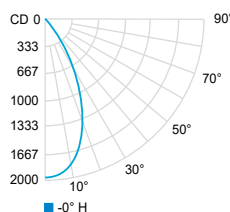

Light blade 4° x 47° (3000K, 80 CRI)

Center Beam fc	Beam Width ft
280	0.1 1.7
69.9	0.3 3.5
31.1	0.4 5.2
17.5	0.6 7.0
11.2	0.7 8.7
7.76	0.8 10.5

PHOTOMETRIC DATA

Visit iguzzini.com/us for complete photometric data.

SC - SMALL

CCT (K)	CRI	LOAD (W)	OPTIC	LUMENS (lm)	EFFICACY (lm / w)	MAX CANDELA (cd)	MODELS
3000K	80	14W	Medium 20°	1 180	84	4 550	IIPRO-SC-W-830-MD
			Flood 40°	1 345	96	2 550	IIPRO-SC-W-830-FL
			Wide flood 52°	1 345	96	1 995	IIPRO-SC-W-830-WF
4000K			Medium 20°	1 215	89	4 680	IIPRO-SC-W-840-MD
			Flood 40°	1 385	98	2 620	IIPRO-SC-W-840-FL
			Wide flood 52°	1 385	98	2 050	IIPRO-SC-W-840-WF

Medium 20° (3000K, 80 CRI)

Center Beam fc	Beam Width ft
2ft	1139 0.7
4ft	285 1.4
6ft	127 2.1
8ft	71.2 2.8
10ft	45.6 3.5
12ft	31.6 4.2

Flood 40° (3000K, 80 CRI)

Center Beam fc	Beam Width ft
2ft	638 1.5
4ft	159 3.0
6ft	70.9 4.5
8ft	39.9 6.0
10ft	25.5 7.5
12ft	17.7 9.0

Wide flood 52° (3000K, 80 CRI)

Center Beam fc	Beam Width ft
2ft	498 1.9
4ft	124 3.8
6ft	55.3 5.7
8ft	31.1 7.6
10ft	19.9 9.5
12ft	13.8 11.4

MC - MEDIUM

CCT (K)	CRI	LOAD (W)	OPTIC	LUMENS (lm)	EFFICACY (lm / w)	MAX CANDELA (cd)	MODELS
3000K	80	20W	Spot 12°	1 440	72	16 170	IIPRO-MC-W-830-SP
		19.5W	Flood 38°	1 710	87	4 205	IIPRO-MC-W-830-FL
			Wide flood 48°	1 840	94	3 180	IIPRO-MC-W-830-WF
4000K		20W	Spot 12°	1 470	73	16 500	IIPRO-MC-W-840-SP
		19.5W	Flood 38	1 775	91	4 370	IIPRO-MC-W-840-FL
			Wild flood 48°	1 910	98	3 300	IIPRO-MC-W-840-WF