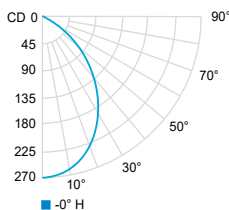

Light blade 4° x 46° (3000K, 80 CRI)

	Center Beam fc	Beam Width ft
2ft	131	1.7
4ft	32.8	3.3
6ft	14.6	5.0
8ft	8.21	6.6
10ft	5.25	8.3
12ft	3.65	10.0

Very wide flood 86° (3000K, 80 CRI)

	Center Beam fc	Beam Width ft
2ft	16.9	3.7
4ft	4.23	7.4
6ft	1.88	11.1
8ft	1.06	14.7
10ft	0.68	18.4
12ft	0.47	22.1

WB combination of light blade and very wide flood 4° x 46° / 86° (3000K, 80 CRI)

PHOTOMETRIC DATA

Visit iguzzini.com/us for complete photometric data.

NM - MINI

CCT (K)	CRI	LOAD (W)	OPTIC	LUMENS (lm)	EFFICACY (lm / w)	MAX CANDELA (cd)	MODELS
3000K	80	7.7W	Flood 30°	490	54	1 440	IIPRO-NM-W-830-FL
			Very Wide flood 78°	435	48	260	IIPRO-NM-W-830-VWF
			Light blade 4° x 47°	63	7	1 140	IIPRO-NM-W-830-LB
4000K			Flood 30°	490	54	1 440	IIPRO-NM-W-840-FL
			Very Wide flood 78°	435	48	260	IIPRO-NM-W-840-VWF
			Light blade 4° x 47°	63	7	1 140	IIPRO-NM-W-840-LB

Flood 30° (3000K, 80 CRI)

Center Beam fc	Beam Width ft
360	1.1
90.1	2.2
40.0	3.4
22.5	4.5
14.4	5.6
10.0	6.7

Very wide flood 78° (3000K, 80 CRI)

Center Beam fc	Beam Width ft
65.5	3.2
16.4	6.5
7.29	9.7
4.10	13.0
2.63	16.2
1.82	19.4

Light blade 4° x 47° (3000K, 80 CRI)

Center Beam fc	Beam Width ft
280	0.1 1.7
69.9	0.3 3.5
31.1	0.4 5.2
17.5	0.6 7.0
11.2	0.7 8.7
7.76	0.8 10.5

PHOTOMETRIC DATA

Visit iguzzini.com/us for complete photometric data.