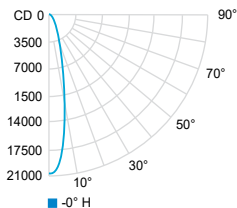

PHOTOMETRIC DATA

Visit iguzzini.com/us for complete photometric data.

LC - LARGE

CCT (K)	CRI	OUTPUT	LOAD (W)	OPTIC	LUMENS (lm)	EFFICACY (lm / w)	MAX CANDELA (cd)	MODELS
3000K	80	BO	27.5W	Medium 16°	3 035	111	20 750	IIPRO-LC-W-BO-830-MD
				Flood 32°	3 030	111	9 855	IIPRO-LC-W-BO-830-FL
				Wide flood 48°	3 035	111	5 500	IIPRO-LC-W-BO-830-WF
4000K		HO	42W	Medium 16°	3 115	114	21 295	IIPRO-LC-W-BO-840-MD
				Flood 32°	3 110	114	10 115	IIPRO-LC-W-BO-840-FL
				Wide flood 48°	3 115	114	5 645	IIPRO-LC-W-BO-840-WF
3000K	HO	42W	Medium 16°	4 310	102	30 205	IIPRO-LC-W-HO-830-MD	
			Flood 32°	4 305	102	14 055	IIPRO-LC-W-HO-830-FL	
Wide flood 48°			4 310	102	7 800	IIPRO-LC-W-HO-830-WF		
4000K			Medium 16°	4 390	105	30 765	IIPRO-LC-W-HO-840-MD	
			Flood 32°	4 385	105	14 315	IIPRO-LC-W-HO-840-FL	
				Wide flood 48°	4 390	105	7 945	IIPRO-LC-W-HO-840-WF

Medium 16° BO (3000K, 80 CRI)

Center Beam fc	Beam Width ft
2ft	5188
4ft	1297
6ft	576
8ft	324
10ft	208
12ft	144