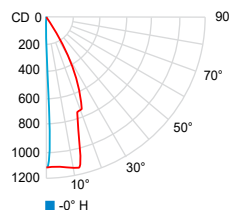

Light blade 4° x 46° (3000K, 80 CRI)

	Center Beam fc	Beam Width ft
2ft	131	1.7
4ft	32.8	3.3
6ft	14.6	5.0
8ft	8.21	6.6
10ft	5.25	8.3
12ft	3.65	10.0

Very wide flood 86° (3000K, 80 CRI)

	Center Beam fc	Beam Width ft
2ft	16.9	3.7
4ft	4.23	7.4
6ft	1.88	11.1
8ft	1.06	14.7
10ft	0.68	18.4
12ft	0.47	22.1

WB combination of light blade and very wide flood 4° x 46° / 86° (3000K, 80 CRI)

PHOTOMETRIC DATA

Visit iguzzini.com/us for complete photometric data.

NM - MINI

CCT (K)	CRI	LOAD (W)	OPTIC	LUMENS (lm)	EFFICACY (lm / w)	MAX CANDELA (cd)	MODELS
3000K	80	7.7W	Flood 30°	490	54	1 440	IIPRO-NM-W-830-FL
			Very Wide flood 78°	435	48	260	IIPRO-NM-W-830-VWF
			Light blade 4° x 47°	63	7	1 140	IIPRO-NM-W-830-LB
4000K			Flood 30°	490	54	1 440	IIPRO-NM-W-840-FL
			Very Wide flood 78°	435	48	260	IIPRO-NM-W-840-VWF
			Light blade 4° x 47°	63	7	1 140	IIPRO-NM-W-840-LB

Flood 30° (3000K, 80 CRI)

Center Beam fc	Beam Width ft
360	1.1
90.1	2.2
40.0	3.4
22.5	4.5
14.4	5.6
10.0	6.7

Very wide flood 78° (3000K, 80 CRI)

Center Beam fc	Beam Width ft
65.5	3.2
16.4	6.5
7.29	9.7
4.10	13.0
2.63	16.2
1.82	19.4

Light blade 4° x 47° (3000K, 80 CRI)

Center Beam fc	Beam Width ft
280	0.1 1.7
69.9	0.3 3.5
31.1	0.4 5.2
17.5	0.6 7.0
11.2	0.7 8.7
7.76	0.8 10.5

PHOTOMETRIC DATA

Visit iguzzini.com/us for complete photometric data.