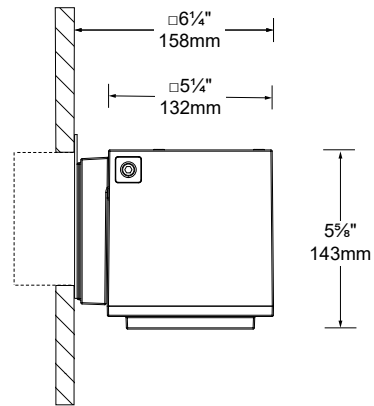

1 The visor doesn't require the support frame.
See instruction sheet for uses recommendation.

DIMENSIONS

MICRO (CM) - 2"

Mounting adapter plate for 2" junction box installation.

MICRO (CD) - 2" - DOUBLE

Mounting adapter plate for 2" junction box installation.

MINI (NM) - 3 1/4"

SMALL (SC) - 5 1/4"

MEDIUM (MC) - 6 1/8"

FRONT VIEW

LARGE (LC) - 7 5/8"

FRONT VIEW

PHOTOMETRIC DATA

Visit iguzzini.com/us for complete photometric data.