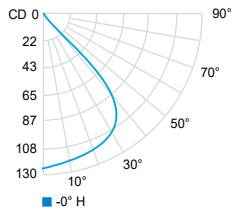

MINI (NM) - 3 1/4"

SMALL (SC) - 5 1/4"

MEDIUM (MC) - 6 1/8"

FRONT VIEW

LARGE (LC) - 7 5/8"

FRONT VIEW

PHOTOMETRIC DATA

Visit iguzzini.com/us for complete photometric data.

CM - MICRO

CCT (K)	CRI	LOAD (W)	OPTIC	LUMENS (lm)	EFFICACY (lm / w)	MAX CANDELA (cd)	MODELS
3000K	80	3.5W	Very wide flood 86°	200	87	120	IIPRO-CM-W-830-VWF-REM
		4.5W	Light blade 4° x 46°	41	9	680	IIPRO-CM-W-830-LB-REM
3.5W		Very wide flood 86°	200	87	120	IIPRO-CM-W-840-VWF-REM	
4.5W		Light blade 4° x 46°	41	9	680	IIPRO-CM-W-840-LB-REM	

Very wide flood 86° (3000K, 80 CRI)

	Center Beam fc	Beam Width ft
2ft	30.6	3.7
4ft	7.64	7.4
6ft	3.39	11.1
8ft	1.91	14.7
10ft	1.22	18.4
12ft	0.85	22.1

Light blade 4° x 46° (3000K, 80 CRI)

	Center Beam fc	Beam Width ft
2ft	171	1.7
4ft	42.6	3.4
6ft	19.0	5.2
8ft	10.7	6.9
10ft	6.82	8.6
12ft	4.74	10.3