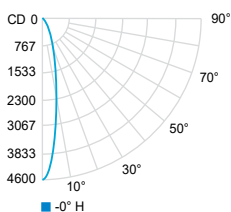

PHOTOMETRIC DATA

Visit iguzzini.com/us for complete photometric data.

SC - SMALL

CCT (K)	CRI	LOAD (W)	OPTIC	LUMENS (lm)	EFFICACY (lm / w)	MAX CANDELA (cd)	MODELS
3000K	80	14W	Medium 20°	1 180	84	4 550	IIPRO-SC-W-830-MD
			Flood 40°	1 345	96	2 550	IIPRO-SC-W-830-FL
			Wide flood 52°	1 345	96	1 995	IIPRO-SC-W-830-WF
4000K			Medium 20°	1 215	89	4 680	IIPRO-SC-W-840-MD
			Flood 40°	1 385	98	2 620	IIPRO-SC-W-840-FL
			Wide flood 52°	1 385	98	2 050	IIPRO-SC-W-840-WF

Medium 20° (3000K, 80 CRI)

Center Beam fc	Beam Width ft
2ft	1139 0.7
4ft	285 1.4
6ft	127 2.1
8ft	71.2 2.8
10ft	45.6 3.5
12ft	31.6 4.2