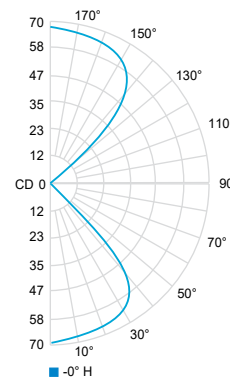

Very wide flood 86° (3000K, 80 CRI)

	Center Beam fc	Beam Width ft
2ft	30.6	3.7
4ft	7.64	7.4
6ft	3.39	11.1
8ft	1.91	14.7
10ft	1.22	18.4
12ft	0.85	22.1

Light blade 4° x 46° (3000K, 80 CRI)

	Center Beam fc	Beam Width ft
2ft	171	1.7
4ft	42.6	3.4
6ft	19.0	5.2
8ft	10.7	6.9
10ft	6.82	8.6
12ft	4.74	10.3

PHOTOMETRIC DATA

Visit iguzzini.com/us for complete photometric data.

CD - MICRO DOUBLE

CCT (K)	CRI	LOAD (W)	OPTIC	LUMENS (lm)	EFFICACY (lm / w)	MAX CANDELA (cd)	MODELS
3000K	80	6W	Light blade 4° x 46°	60	10	540	IIPRO-CD-W-830-LB-REM
		3W	Very wide flood 86°	220	73	65	IIPRO-CD-W-830-VWF-REM
		4.5W	Light blade and very wide flood 4° x 46° / 86°	155	34	560	IIPRO-CD-W-830-WB-REM
4000K		6W	Light blade 4° x 46°	60	10	540	IIPRO-CD-W-840-LB-REM
		3W	Very wide flood 86°	220	73	65	IIPRO-CD-W-840-VWF-REM
		4.5W	Light blade and very wide flood 4° x 46° / 86°	155	34	560	IIPRO-CD-W-840-WB-REM

Light blade 4° x 46° (3000K, 80 CRI)

	Center Beam fc	Beam Width ft
2ft	131	1.7
4ft	32.8	3.3
6ft	14.6	5.0
8ft	8.21	6.6
10ft	5.25	8.3
12ft	3.65	10.0

Very wide flood 86° (3000K, 80 CRI)

	Center Beam fc	Beam Width ft
2ft	16.9	3.7
4ft	4.23	7.4
6ft	1.88	11.1
8ft	1.06	14.7
10ft	0.68	18.4
12ft	0.47	22.1

Light blade 4° x 47° (3000K, 80 CRI)

Center Beam fc	Beam Width ft
280	0.1 1.7
69.9	0.3 3.5
31.1	0.4 5.2
17.5	0.6 7.0
11.2	0.7 8.7
7.76	0.8 10.5

PHOTOMETRIC DATA

Visit iguzzini.com/us for complete photometric data.