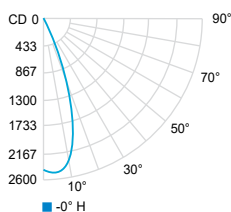

Light blade 4° x 47° (3000K, 80 CRI)

Center Beam fc	Beam Width ft
280	0.1 1.7
69.9	0.3 3.5
31.1	0.4 5.2
17.5	0.6 7.0
11.2	0.7 8.7
7.76	0.8 10.5

PHOTOMETRIC DATA

Visit iguzzini.com/us for complete photometric data.

Medium 20° (3000K, 80 CRI)

Center Beam fc	Beam Width ft
2ft	1139 0.7
4ft	285 1.4
6ft	127 2.1
8ft	71.2 2.8
10ft	45.6 3.5
12ft	31.6 4.2

Flood 40° (3000K, 80 CRI)

Center Beam fc	Beam Width ft
2ft	638 1.5
4ft	159 3.0
6ft	70.9 4.5
8ft	39.9 6.0
10ft	25.5 7.5
12ft	17.7 9.0

Wide flood 52° (3000K, 80 CRI)

Center Beam fc	Beam Width ft
2ft	498 1.9
4ft	124 3.8
6ft	55.3 5.7
8ft	31.1 7.6
10ft	19.9 9.5
12ft	13.8 11.4

MC - MEDIUM

CCT (K)	CRI	LOAD (W)	OPTIC	LUMENS (lm)	EFFICACY (lm / w)	MAX CANDELA (cd)	MODELS
3000K	80	20W	Spot 12°	1 440	72	16 170	IIPRO-MC-W-830-SP
		19.5W	Flood 38°	1 710	87	4 205	IIPRO-MC-W-830-FL
			Wide flood 48°	1 840	94	3 180	IIPRO-MC-W-830-WF
4000K		20W	Spot 12°	1 470	73	16 500	IIPRO-MC-W-840-SP
		19.5W	Flood 38	1 775	91	4 370	IIPRO-MC-W-840-FL
			Wild flood 48°	1 910	98	3 300	IIPRO-MC-W-840-WF

Spot 12° (3000K, 80 CRI)

Center Beam fc	Beam Width ft
2ft	4043 0.4
4ft	1011 0.8
6ft	449 1.2
8ft	253 1.6
10ft	162 2.1
12ft	112 2.5

Flood 38° (3000K, 80 CRI)

Center Beam fc	Beam Width ft
2ft	1036 1.3
4ft	253 2.6
6ft	115 4.0
8ft	64.8 5.3
10ft	41.5 6.6
12ft	28.8 7.9