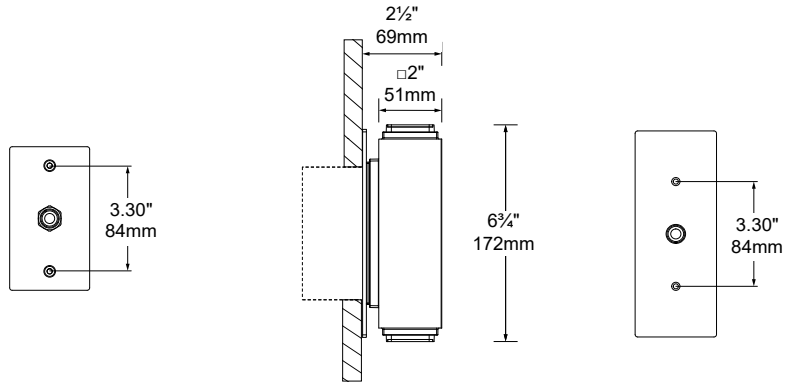

1 The visor doesn't require the support frame.
See instruction sheet for uses recommendation.

DIMENSIONS

MICRO (CM) - 2"

Mounting adapter plate for 2" junction box installation.

MICRO (CD) - 2" - DOUBLE

Mounting adapter plate for 2" junction box installation.

MINI (NM) - 3 1/4"

SMALL (SC) - 5 1/4"

MEDIUM (MC) - 6 1/8"

FRONT VIEW

LARGE (LC) - 7 5/8"

FRONT VIEW

PHOTOMETRIC DATA

Visit iguzzini.com/us for complete photometric data.