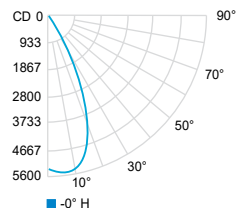

Wide flood 48° (3000K, 80 CRI)

Center Beam fc	Beam Width ft
2ft	793 1.8
4ft	198 3.6
6ft	88.1 5.4
8ft	49.6 7.2
10ft	31.7 9.0
12ft	22.0 10.8

PHOTOMETRIC DATA

Visit iguzzini.com/us for complete photometric data.

LC - LARGE

CCT (K)	CRI	OUTPUT	LOAD (W)	OPTIC	LUMENS (lm)	EFFICACY (lm / w)	MAX CANDELA (cd)	MODELS
3000K	80	BO	27.5W	Medium 16°	3 035	111	20 750	IIPRO-LC-W-BO-830-MD
				Flood 32°	3 030	111	9 855	IIPRO-LC-W-BO-830-FL
				Wide flood 48°	3 035	111	5 500	IIPRO-LC-W-BO-830-WF
4000K		HO	42W	Medium 16°	3 115	114	21 295	IIPRO-LC-W-BO-840-MD
				Flood 32°	3 110	114	10 115	IIPRO-LC-W-BO-840-FL
				Wide flood 48°	3 115	114	5 645	IIPRO-LC-W-BO-840-WF
3000K	HO	42W	Medium 16°	4 310	102	30 205	IIPRO-LC-W-HO-830-MD	
			Flood 32°	4 305	102	14 055	IIPRO-LC-W-HO-830-FL	
Wide flood 48°			4 310	102	7 800	IIPRO-LC-W-HO-830-WF		
4000K			Medium 16°	4 390	105	30 765	IIPRO-LC-W-HO-840-MD	
			Flood 32°	4 385	105	14 315	IIPRO-LC-W-HO-840-FL	
				Wide flood 48°	4 390	105	7 945	IIPRO-LC-W-HO-840-WF

Medium 16° BO (3000K, 80 CRI)

Center Beam fc	Beam Width ft
2ft	5188
4ft	1297
6ft	576
8ft	324
10ft	208
12ft	144

Flood 32° BO (3000K, 80 CRI)

Center Beam fc	Beam Width ft
2ft	2465
4ft	616
6ft	274
8ft	154
10ft	98.6
12ft	68.5

Wide flood 48° BO (3000K, 80 CRI)

Center Beam fc	Beam Width ft
2ft	1336
4ft	334
6ft	148
8ft	83.5
10ft	53.4
12ft	37.1