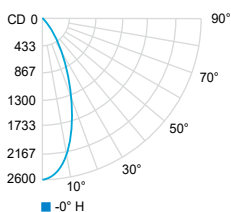

Flood 30° (3000K, 80 CRI)

Center Beam fc	Beam Width ft
360	1.1
90.1	2.2
40.0	3.4
22.5	4.5
14.4	5.6
10.0	6.7

Very wide flood 78° (3000K, 80 CRI)

Center Beam fc	Beam Width ft
65.5	3.2
16.4	6.5
7.29	9.7
4.10	13.0
2.63	16.2
1.82	19.4

Light blade 4° x 47° (3000K, 80 CRI)

Center Beam fc	Beam Width ft
280	0.1 1.7
69.9	0.3 3.5
31.1	0.4 5.2
17.5	0.6 7.0
11.2	0.7 8.7
7.76	0.8 10.5

PHOTOMETRIC DATA

Visit iguzzini.com/us for complete photometric data.

SC - SMALL

CCT (K)	CRI	LOAD (W)	OPTIC	LUMENS (lm)	EFFICACY (lm / w)	MAX CANDELA (cd)	MODELS
3000K	80	14W	Medium 20°	1 180	84	4 550	IIPRO-SC-W-830-MD
			Flood 40°	1 345	96	2 550	IIPRO-SC-W-830-FL
			Wide flood 52°	1 345	96	1 995	IIPRO-SC-W-830-WF
4000K			Medium 20°	1 215	89	4 680	IIPRO-SC-W-840-MD
			Flood 40°	1 385	98	2 620	IIPRO-SC-W-840-FL
			Wide flood 52°	1 385	98	2 050	IIPRO-SC-W-840-WF

Medium 20° (3000K, 80 CRI)

Center Beam fc	Beam Width ft
2ft	1139 0.7
4ft	285 1.4
6ft	127 2.1
8ft	71.2 2.8
10ft	45.6 3.5
12ft	31.6 4.2

Flood 40° (3000K, 80 CRI)

Center Beam fc	Beam Width ft
2ft	638 1.5
4ft	159 3.0
6ft	70.9 4.5
8ft	39.9 6.0
10ft	25.5 7.5
12ft	17.7 9.0