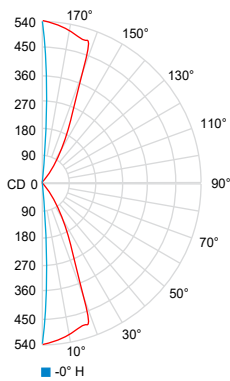

Very wide flood 86° (3000K, 80 CRI)

	Center Beam fc	Beam Width ft
2ft	30.6	3.7
4ft	7.64	7.4
6ft	3.39	11.1
8ft	1.91	14.7
10ft	1.22	18.4
12ft	0.85	22.1

Light blade 4° x 46° (3000K, 80 CRI)

	Center Beam fc	Beam Width ft
2ft	171	1.7
4ft	42.6	3.4
6ft	19.0	5.2
8ft	10.7	6.9
10ft	6.82	8.6
12ft	4.74	10.3

PHOTOMETRIC DATA

Visit iguzzini.com/us for complete photometric data.

CD - MICRO DOUBLE

CCT (K)	CRI	LOAD (W)	OPTIC	LUMENS (lm)	EFFICACY (lm / w)	MAX CANDELA (cd)	MODELS
3000K	80	6W	Light blade 4° x 46°	60	10	540	IIPRO-CD-W-830-LB-REM
		3W	Very wide flood 86°	220	73	65	IIPRO-CD-W-830-VWF-REM
		4.5W	Light blade and very wide flood 4° x 46° / 86°	155	34	560	IIPRO-CD-W-830-WB-REM
4000K		6W	Light blade 4° x 46°	60	10	540	IIPRO-CD-W-840-LB-REM
		3W	Very wide flood 86°	220	73	65	IIPRO-CD-W-840-VWF-REM
		4.5W	Light blade and very wide flood 4° x 46° / 86°	155	34	560	IIPRO-CD-W-840-WB-REM

Light blade 4° x 46° (3000K, 80 CRI)

	Center Beam fc	Beam Width ft
2ft	131	1.7
4ft	32.8	3.3
6ft	14.6	5.0
8ft	8.21	6.6
10ft	5.25	8.3
12ft	3.65	10.0

Very wide flood 86° (3000K, 80 CRI)

	Center Beam fc	Beam Width ft
2ft	16.9	3.7
4ft	4.23	7.4
6ft	1.88	11.1
8ft	1.06	14.7
10ft	0.68	18.4
12ft	0.47	22.1

Light blade 4° x 47° (3000K, 80 CRI)

Center Beam fc	Beam Width ft
280	0.1 1.7
69.9	0.3 3.5
31.1	0.4 5.2
17.5	0.6 7.0
11.2	0.7 8.7
7.76	0.8 10.5

PHOTOMETRIC DATA

Visit iguzzini.com/us for complete photometric data.