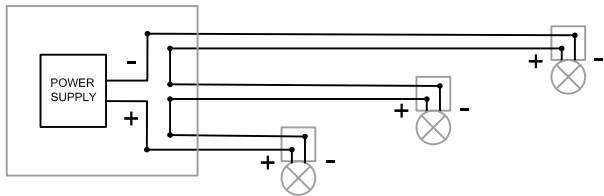

* Wattage requirement for one (1) fixture (Remote fixture only).
**Calculated for 16AWG cable. Contact factory for longer remote distance.

ONLY FOR IPRO MICRO DOUBLE : IIPRO-CD-W-XXX-XX-XXX-XX-XXX							Min-Max Units		
Watts	Voltage	Rated	Dimming protocol	Dimming range	Dimension	Max distance**	LB	VWF	WB
☐ 4450-0500-027-UNV-ED10							1-4	1-9	1-6
27	120-277V	Indoor	0-10V ELDOLED ECOdrive	Down to ±1%	8" x 8" x 4" (203 X 203X 102mm)	118ft(36m)			
☐ 4549-0500-027-UNV-ED10							1-4	1-9	1-6
27	120-277V	Outdoor	0-10V ELDOLED ECOdrive	Down to ±1%	14.5" x 5" x 3.5" (268 x 127 x 89mm)	118ft(36m)			

* Wattage requirement for one (1) fixture (Remote fixture only).
**Calculated for 16AWG cable. Contact factory for longer remote distance.

WIRING DIAGRAMS

*Multiple luminaires must be connected in series
(home run or fixture chain)