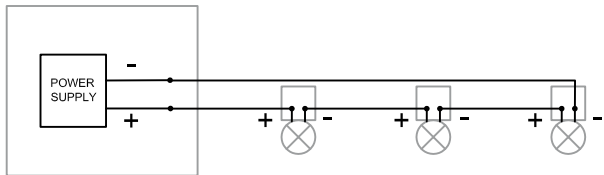

* Wattage requirement for one (1) fixture (Remote fixture only).
**Calculated for 16AWG cable. Contact factory for longer remote distance.

ONLY FOR IPRO MICRO DOUBLE : IIPRO-CD-W-XXX-XX-XXX-XX-XXX							Min-Max Units		
Watts	Voltage	Rated	Dimming protocol	Dimming range	Dimension	Max distance**	LB	VWF	WB
☐ 4450-0500-027-UNV-ED10							1-4	1-9	1-6
27	120-277V	Indoor	0-10V ELDOLED ECOdrive	Down to ±1%	8" x 8" x 4" (203 X 203X 102mm)	118ft(36m)			
☐ 4549-0500-027-UNV-ED10							1-4	1-9	1-6
27	120-277V	Outdoor	0-10V ELDOLED ECOdrive	Down to ±1%	14.5" x 5" x 3.5" (268 x 127 x 89mm)	118ft(36m)			

* Wattage requirement for one (1) fixture (Remote fixture only).
**Calculated for 16AWG cable. Contact factory for longer remote distance.

WIRING DIAGRAMS

*Multiple luminaires must be connected in series
(home run or fixture chain)