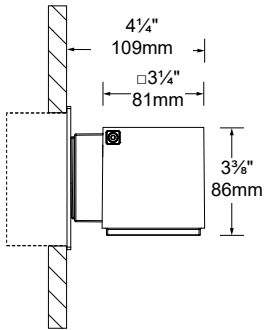

1 The visor doesn't require the support frame.
See instruction sheet for uses recommendation.

DIMENSIONS

MICRO (CM) - 2"

Mounting adapter plate for 2" junction box installation.

MICRO (CD) - 2" - DOUBLE

Mounting adapter plate for 2" junction box installation.

MINI (NM) - 3 1/4"

SMALL (SC) - 5 1/4"

MEDIUM (MC) - 6 1/8"

FRONT VIEW

LARGE (LC) - 7 5/8"

FRONT VIEW

PHOTOMETRIC DATA

Visit iguzzini.com/us for complete photometric data.