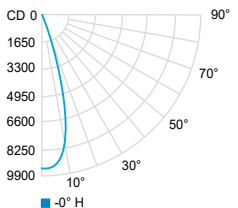

Flood 32° BO (3000K, 80 CRI)

Center Beam fc	Beam Width ft
2ft	2465
4ft	616
6ft	274
8ft	154
10ft	98.6
12ft	68.5