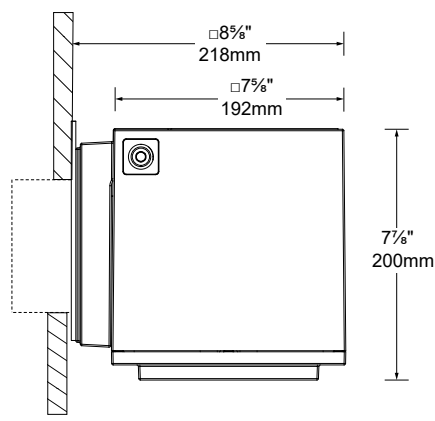

1 The visor doesn't require the support frame.
See instruction sheet for uses recommendation.

DIMENSIONS

MICRO (CM) - 2"

Mounting adapter plate for 2" junction box installation.

MICRO (CD) - 2" - DOUBLE

Mounting adapter plate for 2" junction box installation.

MINI (NM) - 3 1/4"

SMALL (SC) - 5 1/4"

MEDIUM (MC) - 6 1/8"

FRONT VIEW

LARGE (LC) - 7 5/8"

FRONT VIEW

PHOTOMETRIC DATA

Visit iguzzini.com/us for complete photometric data.