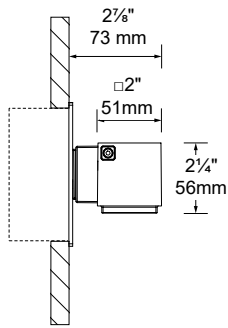

* Wattage requirement for one (1) fixture (Remote fixture only).
**Calculated for 16AWG cable. Contact factory for longer remote distance.

WIRING DIAGRAMS

*Multiple luminaires must be connected in series
(home run or fixture chain)

1 The visor doesn't require the support frame.
See instruction sheet for uses recommendation.

DIMENSIONS

MICRO (CM) - 2"

Mounting adapter plate for 2" junction box installation.

MICRO (CD) - 2" - DOUBLE

Mounting adapter plate for 2" junction box installation.

MINI (NM) - 3 1/4"

SMALL (SC) - 5 1/4"

MEDIUM (MC) - 6 1/8"

FRONT VIEW

LARGE (LC) - 7 5/8"

FRONT VIEW

PHOTOMETRIC DATA

Visit iguzzini.com/us for complete photometric data.