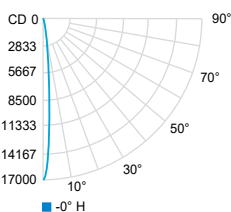

Light blade 4° x 47° (3000K, 80 CRI)

Center Beam fc	Beam Width ft
280	0.1 1.7
69.9	0.3 3.5
31.1	0.4 5.2
17.5	0.6 7.0
11.2	0.7 8.7
7.76	0.8 10.5

PHOTOMETRIC DATA

Visit iguzzini.com/us for complete photometric data.

Medium 20° (3000K, 80 CRI)

Center Beam fc	Beam Width ft
2ft	1139 0.7
4ft	285 1.4
6ft	127 2.1
8ft	71.2 2.8
10ft	45.6 3.5
12ft	31.6 4.2

Flood 40° (3000K, 80 CRI)

Center Beam fc	Beam Width ft
2ft	638 1.5
4ft	159 3.0
6ft	70.9 4.5
8ft	39.9 6.0
10ft	25.5 7.5
12ft	17.7 9.0

Wide flood 52° (3000K, 80 CRI)

Center Beam fc	Beam Width ft
2ft	498 1.9
4ft	124 3.8
6ft	55.3 5.7
8ft	31.1 7.6
10ft	19.9 9.5
12ft	13.8 11.4

MC - MEDIUM

CCT (K)	CRI	LOAD (W)	OPTIC	LUMENS (lm)	EFFICACY (lm / w)	MAX CANDELA (cd)	MODELS
3000K	80	20W	Spot 12°	1 440	72	16 170	IIPRO-MC-W-830-SP
		19.5W	Flood 38°	1 710	87	4 205	IIPRO-MC-W-830-FL
			Wide flood 48°	1 840	94	3 180	IIPRO-MC-W-830-WF
4000K		20W	Spot 12°	1 470	73	16 500	IIPRO-MC-W-840-SP
		19.5W	Flood 38	1 775	91	4 370	IIPRO-MC-W-840-FL
			Wild flood 48°	1 910	98	3 300	IIPRO-MC-W-840-WF

Spot 12° (3000K, 80 CRI)

Center Beam fc	Beam Width ft
2ft	4043 0.4
4ft	1011 0.8
6ft	449 1.2
8ft	253 1.6
10ft	162 2.1
12ft	112 2.5

Flood 38° (3000K, 80 CRI)

Center Beam fc	Beam Width ft
2ft	1036 1.3
4ft	253 2.6
6ft	115 4.0
8ft	64.8 5.3
10ft	41.5 6.6
12ft	28.8 7.9