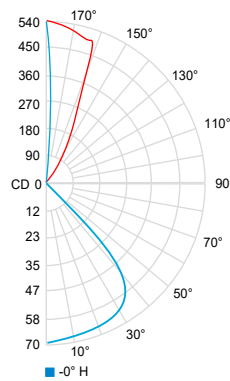

Very wide flood 86° (3000K, 80 CRI)

	Center Beam fc	Beam Width ft
2ft	30.6	3.7
4ft	7.64	7.4
6ft	3.39	11.1
8ft	1.91	14.7
10ft	1.22	18.4
12ft	0.85	22.1

Light blade 4° x 46° (3000K, 80 CRI)

	Center Beam fc	Beam Width ft
2ft	171	1.7
4ft	42.6	3.4
6ft	19.0	5.2
8ft	10.7	6.9
10ft	6.82	8.6
12ft	4.74	10.3

PHOTOMETRIC DATA

Visit iguzzini.com/us for complete photometric data.

CD - MICRO DOUBLE

CCT (K)	CRI	LOAD (W)	OPTIC	LUMENS (lm)	EFFICACY (lm / w)	MAX CANDELA (cd)	MODELS
3000K	80	6W	Light blade 4° x 46°	60	10	540	IIPRO-CD-W-830-LB-REM
		3W	Very wide flood 86°	220	73	65	IIPRO-CD-W-830-VWF-REM
		4.5W	Light blade and very wide flood 4° x 46° / 86°	155	34	560	IIPRO-CD-W-830-WB-REM
4000K		6W	Light blade 4° x 46°	60	10	540	IIPRO-CD-W-840-LB-REM
		3W	Very wide flood 86°	220	73	65	IIPRO-CD-W-840-VWF-REM
		4.5W	Light blade and very wide flood 4° x 46° / 86°	155	34	560	IIPRO-CD-W-840-WB-REM

Light blade 4° x 46° (3000K, 80 CRI)

	Center Beam fc	Beam Width ft
2ft	131	1.7
4ft	32.8	3.3
6ft	14.6	5.0
8ft	8.21	6.6
10ft	5.25	8.3
12ft	3.65	10.0

Very wide flood 86° (3000K, 80 CRI)

	Center Beam fc	Beam Width ft
2ft	16.9	3.7
4ft	4.23	7.4
6ft	1.88	11.1
8ft	1.06	14.7
10ft	0.68	18.4
12ft	0.47	22.1

WB combination of light blade and very wide flood 4° x 46° / 86° (3000K, 80 CRI)

PHOTOMETRIC DATA

Visit iguzzini.com/us for complete photometric data.

NM - MINI

CCT (K)	CRI	LOAD (W)	OPTIC	LUMENS (lm)	EFFICACY (lm / w)	MAX CANDELA (cd)	MODELS
3000K	80	7.7W	Flood 30°	490	54	1 440	IIPRO-NM-W-830-FL
			Very Wide flood 78°	435	48	260	IIPRO-NM-W-830-VWF
			Light blade 4° x 47°	63	7	1 140	IIPRO-NM-W-830-LB
4000K			Flood 30°	490	54	1 440	IIPRO-NM-W-840-FL
			Very Wide flood 78°	435	48	260	IIPRO-NM-W-840-VWF
			Light blade 4° x 47°	63	7	1 140	IIPRO-NM-W-840-LB