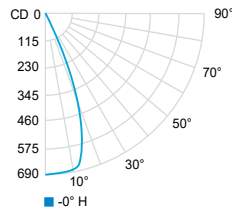

MINI (NM) - 3 1/4"

SMALL (SC) - 5 1/4"

MEDIUM (MC) - 6 1/8"

FRONT VIEW

LARGE (LC) - 7 5/8"

FRONT VIEW

PHOTOMETRIC DATA

Visit iguzzini.com/us for complete photometric data.

CM - MICRO

CCT (K)	CRI	LOAD (W)	OPTIC	LUMENS (lm)	EFFICACY (lm / w)	MAX CANDELA (cd)	MODELS
3000K	80	3.5W	Very wide flood 86°	200	87	120	IIPRO-CM-W-830-VWF-REM
		4.5W	Light blade 4° x 46°	41	9	680	IIPRO-CM-W-830-LB-REM
3.5W		Very wide flood 86°	200	87	120	IIPRO-CM-W-840-VWF-REM	
4.5W		Light blade 4° x 46°	41	9	680	IIPRO-CM-W-840-LB-REM	

Very wide flood 86° (3000K, 80 CRI)

	Center Beam fc	Beam Width ft
2ft	30.6	3.7
4ft	7.64	7.4
6ft	3.39	11.1
8ft	1.91	14.7
10ft	1.22	18.4
12ft	0.85	22.1

Light blade 4° x 46° (3000K, 80 CRI)

	Center Beam fc	Beam Width ft
2ft	171	1.7
4ft	42.6	3.4
6ft	19.0	5.2
8ft	10.7	6.9
10ft	6.82	8.6
12ft	4.74	10.3

PHOTOMETRIC DATA

Visit iguzzini.com/us for complete photometric data.

CD - MICRO DOUBLE

CCT (K)	CRI	LOAD (W)	OPTIC	LUMENS (lm)	EFFICACY (lm / w)	MAX CANDELA (cd)	MODELS
3000K	80	6W	Light blade 4° x 46°	60	10	540	IIPRO-CD-W-830-LB-REM
		3W	Very wide flood 86°	220	73	65	IIPRO-CD-W-830-VWF-REM
		4.5W	Light blade and very wide flood 4° x 46° / 86°	155	34	560	IIPRO-CD-W-830-WB-REM
4000K		6W	Light blade 4° x 46°	60	10	540	IIPRO-CD-W-840-LB-REM
		3W	Very wide flood 86°	220	73	65	IIPRO-CD-W-840-VWF-REM
		4.5W	Light blade and very wide flood 4° x 46° / 86°	155	34	560	IIPRO-CD-W-840-WB-REM