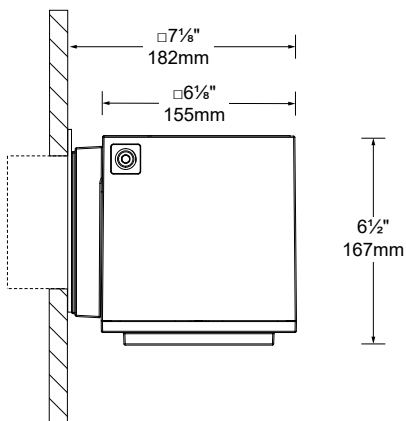

1 The visor doesn't require the support frame.
See instruction sheet for uses recommendation.

DIMENSIONS

MICRO (CM) - 2"

Mounting adapter plate for 2" junction box installation.

MICRO (CD) - 2" - DOUBLE

Mounting adapter plate for 2" junction box installation.

MINI (NM) - 3 1/4"

SMALL (SC) - 5 1/4"

MEDIUM (MC) - 6 1/8"

FRONT VIEW

LARGE (LC) - 7 5/8"

FRONT VIEW

PHOTOMETRIC DATA

Visit iguzzini.com/us for complete photometric data.