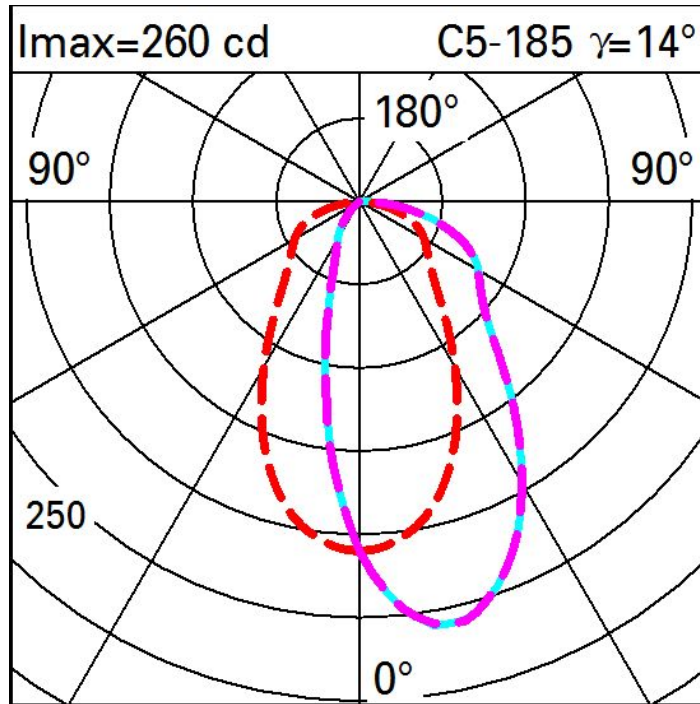

lm system:	332	CRI (typical):	97
W system:	8.9	Colour temperature [K]:	Tunable white 2700 - 5700
lm source:	850	Life Time LED 1:	50,000h - L90 - B10 (Ta 25°C)
W source:	8.9	Lamp code:	LED
Luminous efficiency (lm/W, real value):	37.2	Number of lamps for optical assembly:	1
lm in emergency mode:	-	ZVEI Code:	LED
Total light flux at or above an angle of 90° [Lm]:	0	Number of optical assemblies:	1
Light Output Ratio (L.O.R.) [%]:	39	LED current [mA]:	700

Polar

Illuminances

Lux Wall distance = 1m

3						●					
	1.0	2	5	12	32	56	32	12	5	2	1.0
2	2	3	7	14	29	40	29	14	7	3	2
	2	3	6	13	24	30	24	13	6	3	2
1	2	3	6	11	17	20	17	11	6	3	2
	2	3	5	8	11	13	11	8	5	3	2
0											
	m	-2	-1	0	1	2	3				