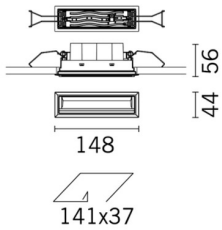

Last information update: October 2024

Product configuration: Q254

Q254: Frame Recessed luminaire - Tunable White LED - Wall washer optic

Product code

Q254: Frame Recessed luminaire - Tunable White LED - Wall washer optic