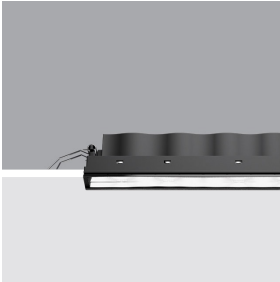

Last information update: October 2024

**Product code**

2569: Minimal section 3 x 5 LEDs - Wall Washer

**Technical description**

Linear recessed miniaturised luminaire for LED lamps, specialised for vertical wall lighting. The patented optic system guarantees a homogeneous and effective emission on the wall, as well as avoiding shadow zones near the ceiling. Main body with die-cast aluminium radiant surface, minimal (frameless) version for mounting flush with the ceiling. For recessed installation in a false ceiling a specific adapter is required that is available with a separate item code. Flux enhancer - superpure aluminium reflector - asymmetrical textured PMMA screen - black polycarbonate internal perimeter frame. Supplied with a power supply unit connected to the luminaire.

**Installation**

The recess body is inserted in the specific adapter installed previously by means of a steel wire spring - check the thickness of the false ceiling and use a compatible frame available with a separate item code.