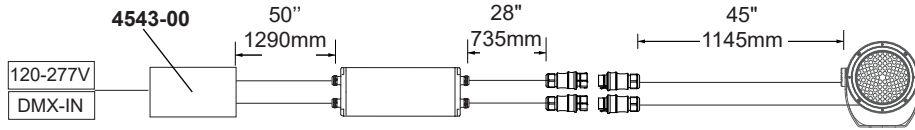

SET UP EXEMPLE

Consult the instruction sheet for more details.

One Agora with one driver box