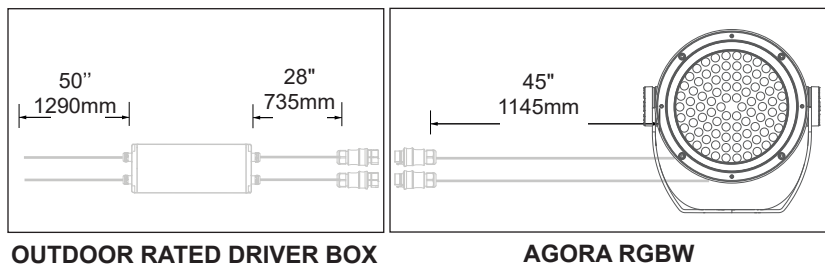

ACCESSORIES
(TO BE ORDERED SEPARATELY)

OUTDOOR RATED DRIVER BOX

AGORA RGBW

☐ **IBZQ7**

Silicone end cap for connectors
+ 120 ohm thermal resistance. Add this accessory onto the last module output connector to close the DMX line