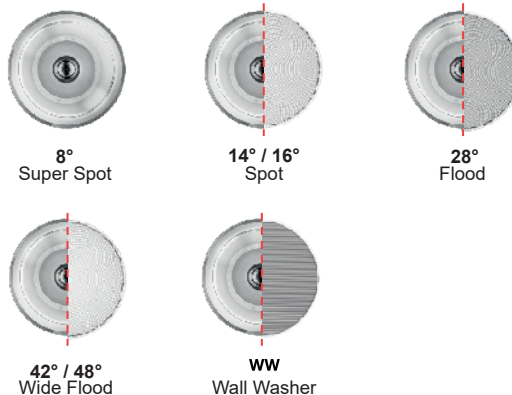

OPTI BEAM LENS + REFRACTORS