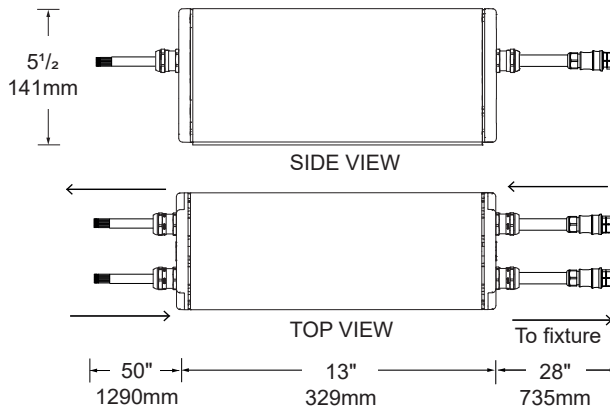

REMOTE OUTDOOR RATED DRIVER OPTIONS
(TO BE ORDERED SEPARATELY)

- ☐ **IX956**
  Remote PSU CV48V, 120-227V (UNV)
  120W, comes with mounting bracket I1172.
- ☐ **IX957**
  Remote PSU CV48V, 120-227V (UNV)
  240W, comes with mounting bracket I1172.
- ☐ **IX958**
  Remote PSU CV48V, 120-227V (UNV)
  480W, comes with mounting bracket I1172.

POWER SUPPLY (Art.)	PS power	PRODUCT (Art.)	PRODUCT power source	MAX units
IX956	120W	IAGR-SM-BO-RGBW (2749,ET35,ET36,ET37,2750)	53W	2
		IAGR-SM-HO-RGBW (2751,ET53,ET44,ET45,2752)	68W	1
		IAGR-MM-BO-RGBW (2753,EU14,EU15,EU16)	82W	1
		IAGR-MM-HO-RGBW (2754,EU21,EU22,EU23)	108W	1
IX957	240W	IAGR-SM-BO-RGBW (2749,ET35,ET36,ET37,2750)	53W	4
		IAGR-SM-HO-RGBW (2751,ET43,ET44,ET45,2752)	68W	3
		IAGR-MM-BO-RGBW (2753,EU14,EU15,EU16)	82W	2
		IAGR-MM-HO-RGBW (2754,EU21,EU22,EU23)	108W	2
		IAGR-LM-BO-RGBW (2755,EV40,EV41,EV42)	147W	1
		IAGR-LM-HO-RGBW (2756,EV47,EV48,EV49)	186W	1
IX958	480W	IAGR-SM-BO-RGBW (2749,ET35,ET36,ET37,2750)	53W	8
		IAGR-SM-HO-RGBW (2751,ET43,ET44,ET45,2752)	68W	6
		IAGR-MM-BO-RGBW (2753,EU14,EU15,EU16)	82W	5
		IAGR-MM-HO-RGBW (2754,EU21,EU22,EU23)	108W	4
		IAGR-LM-BO-RGBW (2755,EV40,EV41,EV42)	147W	2
		IAGR-LM-HO-RGBW (2756,EV47,EV48,EV49)	186W	2

For max cable length, consult instruction sheet.

EXTRA MOUNTING BRACKET

- ☐ **I1172**
  PSU mounting bracket (Included with remote PSU)
  8.07 x 4.17 x 0.79" (205 x 106 x 20mm)