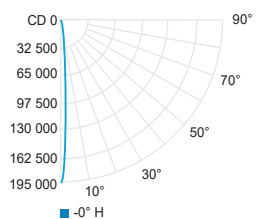

For adjustment details, consult instruction sheet.

*Bracket is included

PHOTOMETRIC DATA

SM - SMALL Ø12.5" (Ø313mm)

CCT (K)	CRI	OUTPUT	LOAD (W)	OPTIC	LUMENS (lm)	EFFICACY (lm / W)	MAX CANDELA (cd)	MODELS
3000K	80	BO	58.1W	Super spot 8°	4 087	70	138 372	IAGR-SM-BO-RGBW-SS
				Spot 14°	3 869	66	45 371	IAGR-SM-BO-RGBW-SP
				Flood 28°	3 760	64	14 390	IAGR-SM-BO-RGBW-FL
				Wide flood 48°	3 815	66	5 558	IAGR-SM-BO-RGBW-WF
				Wall washer	3 106	53	3 278	IAGR-SM-BO-RGBW-WW
		HO	75.2W	Super spot 8°	4 912	64	166 300	IAGR-SM-HO-RGBW-SP
				Spot 14°	4 643	61	54 446	IAGR-SM-HO-RGBW-SP
				Flood 28°	4 512	59	17 268	IAGR-SM-HO-RGBW-FL
				Wide flood 48°	4 585	60	6 679	IAGR-SM-HO-RGBW-WF
				Wall washer	3 733	49	3 939	IAGR-SM-HO-RGBW-WW

HO Flood 28° (3000K, 80CRI)

HO Wide flood 48° (3000K, 80CRI)

HO Wall washer (3000K, 80CRI)

PHOTOMETRIC DATA
MM - MEDIUM Ø14.5" (Ø368mm)

CCT (K)	CRI	OUTPUT	LOAD (W)	OPTIC	LUMENS (lm)	EFFICACY (lm / W)	MAX CANDELA (cd)	MODELS
3000K	80	BO	88.4W	Super spot 8°	6 095	69	194 516	IAGR-MM-BO-RGBW-SS
				Spot 14°	5 845	66	66 257	IAGR-MM-BO-RGBW-SP
				Flood 28°	5 678	64	22 424	IAGR-MM-BO-RGBW-FL
				Wide flood 42°	5 427	61	9 355	IAGR-MM-BO-RGBW-WF
		HO	118.7W	Super spot 8°	7 519	63	239 942	IAGR-MM-HO-RGBW-SS
				Spot 14°	7 210	60	81 730	IAGR-MM-HO-RGBW-SP
				Flood 28°	7 004	59	27 660	IAGR-MM-HO-RGBW-FL
				Wide flood 42°	6 695	56	11 540	IAGR-MM-HO-RGBW-WF

BO Super spot 8° (3000K, 80CRI)

Center beam fc	Beam width ft
2ft	48 629 0.3
4ft	12 157 0.5
6ft	5 403 0.8
8ft	3 039 1.1
10ft	1 945 1.3
12ft	1 351 1.6

BO Spot 14° (3000K, 80CRI)

Center beam fc	Beam width ft
2ft	16 564 0.5
4ft	4 141 1.0
6ft	1 840 1.6
8ft	1 035 2.1
10ft	663 2.6
12ft	460 3.1