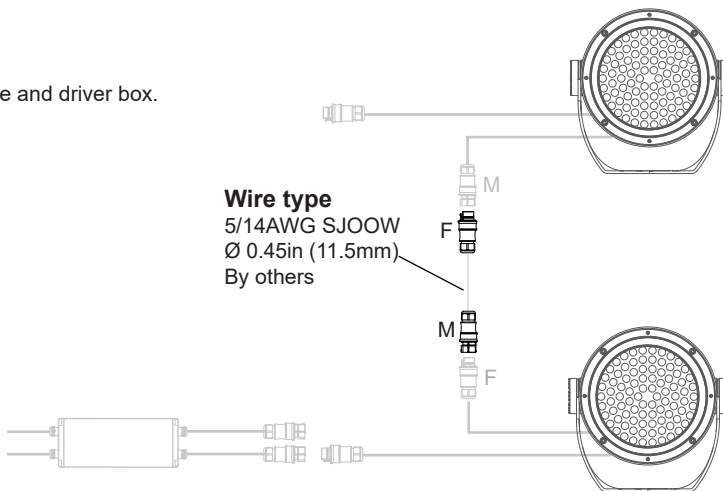

POWER SUPPLY (Art.)	PS power	PRODUCT (Art.)	PRODUCT power source	MAX units
IX956	120W	IAGR-SM-BO-RGBW (2749,ET35,ET36,ET37,2750)	53W	2
		IAGR-SM-HO-RGBW (2751,ET53,ET44,ET45,2752)	68W	1
		IAGR-MM-BO-RGBW (2753,EU14,EU15,EU16)	82W	1
		IAGR-MM-HO-RGBW (2754,EU21,EU22,EU23)	108W	1
IX957	240W	IAGR-SM-BO-RGBW (2749,ET35,ET36,ET37,2750)	53W	4
		IAGR-SM-HO-RGBW (2751,ET43,ET44,ET45,2752)	68W	3
		IAGR-MM-BO-RGBW (2753,EU14,EU15,EU16)	82W	2
		IAGR-MM-HO-RGBW (2754,EU21,EU22,EU23)	108W	2
		IAGR-LM-BO-RGBW (2755,EV40,EV41,EV42)	147W	1
		IAGR-LM-HO-RGBW (2756,EV47,EV48,EV49)	186W	1
IX958	480W	IAGR-SM-BO-RGBW (2749,ET35,ET36,ET37,2750)	53W	8
		IAGR-SM-HO-RGBW (2751,ET43,ET44,ET45,2752)	68W	6
		IAGR-MM-BO-RGBW (2753,EU14,EU15,EU16)	82W	5
		IAGR-MM-HO-RGBW (2754,EU21,EU22,EU23)	108W	4
		IAGR-LM-BO-RGBW (2755,EV40,EV41,EV42)	147W	2
		IAGR-LM-HO-RGBW (2756,EV47,EV48,EV49)	186W	2

OUTDOOR RATED DRIVER BOX

AGORA RGBW

IBZQ7

Silicone end cap for connectors
+ 120 ohm thermal resistance. Add this accessory onto the last module output connector to close the DMX line

IX555

5 poles male connector IP68
with wetproof end cap

IX556

5 poles female/male connector IP68

Connector to achieve extension between 2 fixtures or between fixture and driver box.
Basic cable length between
2 fixtures : 90in (45in from each Agora).
Basic cable length between fixture and driver box: 72in.
Cable not included