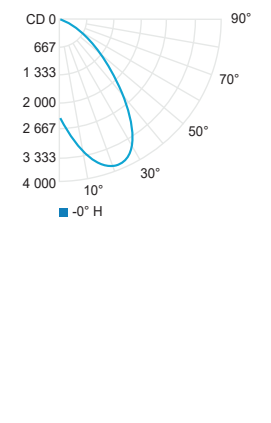

For adjustment details, consult instruction sheet.

*Bracket is included

PHOTOMETRIC DATA

SM - SMALL Ø12.5" (Ø313mm)

CCT (K)	CRI	OUTPUT	LOAD (W)	OPTIC	LUMENS (lm)	EFFICACY (lm / W)	MAX CANDELA (cd)	MODELS
3000K	80	BO	58.1W	Super spot 8°	4 087	70	138 372	IAGR-SM-BO-RGBW-SS
				Spot 14°	3 869	66	45 371	IAGR-SM-BO-RGBW-SP
				Flood 28°	3 760	64	14 390	IAGR-SM-BO-RGBW-FL
				Wide flood 48°	3 815	66	5 558	IAGR-SM-BO-RGBW-WF
				Wall washer	3 106	53	3 278	IAGR-SM-BO-RGBW-WW
		HO	75.2W	Super spot 8°	4 912	64	166 300	IAGR-SM-HO-RGBW-SP
				Spot 14°	4 643	61	54 446	IAGR-SM-HO-RGBW-SP
				Flood 28°	4 512	59	17 268	IAGR-SM-HO-RGBW-FL
				Wide flood 48°	4 585	60	6 679	IAGR-SM-HO-RGBW-WF
				Wall washer	3 733	49	3 939	IAGR-SM-HO-RGBW-WW

BO Super Spot 8° (3000K, 80CRI)

BO Spot 14° (3000K, 80CRI)

BO Flood 28° (3000K, 80CRI)

BO Wide flood 48° (3000K, 80CRI)

BO Wall washer (3000K, 80CRI)

HO Super Spot 8° (3000K, 80CRI)

HO Spot 14° (3000K, 80CRI)

HO Flood 28° (3000K, 80CRI)

HO Wide flood 48° (3000K, 80CRI)

HO Wall washer (3000K, 80CRI)

PHOTOMETRIC DATA
MM - MEDIUM Ø14.5" (Ø368mm)

CCT (K)	CRI	OUTPUT	LOAD (W)	OPTIC	LUMENS (lm)	EFFICACY (lm / W)	MAX CANDELA (cd)	MODELS
3000K	80	BO	88.4W	Super spot 8°	6 095	69	194 516	IAGR-MM-BO-RGBW-SS
				Spot 14°	5 845	66	66 257	IAGR-MM-BO-RGBW-SP
				Flood 28°	5 678	64	22 424	IAGR-MM-BO-RGBW-FL
				Wide flood 42°	5 427	61	9 355	IAGR-MM-BO-RGBW-WF
		HO	118.7W	Super spot 8°	7 519	63	239 942	IAGR-MM-HO-RGBW-SS
				Spot 14°	7 210	60	81 730	IAGR-MM-HO-RGBW-SP
				Flood 28°	7 004	59	27 660	IAGR-MM-HO-RGBW-FL
				Wide flood 42°	6 695	56	11 540	IAGR-MM-HO-RGBW-WF