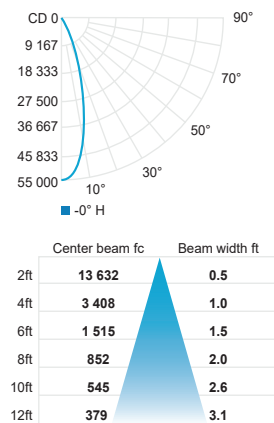

For adjustment details, consult instruction sheet.

*Bracket is included

PHOTOMETRIC DATA

SM - SMALL Ø12.5" (Ø313mm)

CCT (K)	CRI	OUTPUT	LOAD (W)	OPTIC	LUMENS (lm)	EFFICACY (lm / W)	MAX CANDELA (cd)	MODELS
3000K	80	BO	58.1W	Super spot 8°	4 087	70	138 372	IAGR-SM-BO-RGBW-SS
				Spot 14°	3 869	66	45 371	IAGR-SM-BO-RGBW-SP
				Flood 28°	3 760	64	14 390	IAGR-SM-BO-RGBW-FL
				Wide flood 48°	3 815	66	5 558	IAGR-SM-BO-RGBW-WF
				Wall washer	3 106	53	3 278	IAGR-SM-BO-RGBW-WW
		HO	75.2W	Super spot 8°	4 912	64	166 300	IAGR-SM-HO-RGBW-SP
				Spot 14°	4 643	61	54 446	IAGR-SM-HO-RGBW-SP
				Flood 28°	4 512	59	17 268	IAGR-SM-HO-RGBW-FL
				Wide flood 48°	4 585	60	6 679	IAGR-SM-HO-RGBW-WF
				Wall washer	3 733	49	3 939	IAGR-SM-HO-RGBW-WW

BO Super Spot 8° (3000K, 80CRI)

BO Spot 14° (3000K, 80CRI)

BO Flood 28° (3000K, 80CRI)

BO Wide flood 48° (3000K, 80CRI)

BO Wall washer (3000K, 80CRI)

HO Super Spot 8° (3000K, 80CRI)

HO Spot 14° (3000K, 80CRI)

HO Flood 28° (3000K, 80CRI)

HO Wide flood 48° (3000K, 80CRI)

HO Wall washer (3000K, 80CRI)

PHOTOMETRIC DATA
MM - MEDIUM Ø14.5" (Ø368mm)

CCT (K)	CRI	OUTPUT	LOAD (W)	OPTIC	LUMENS (lm)	EFFICACY (lm / W)	MAX CANDELA (cd)	MODELS
3000K	80	BO	88.4W	Super spot 8°	6 095	69	194 516	IAGR-MM-BO-RGBW-SS
				Spot 14°	5 845	66	66 257	IAGR-MM-BO-RGBW-SP
				Flood 28°	5 678	64	22 424	IAGR-MM-BO-RGBW-FL
				Wide flood 42°	5 427	61	9 355	IAGR-MM-BO-RGBW-WF
		HO	118.7W	Super spot 8°	7 519	63	239 942	IAGR-MM-HO-RGBW-SS
				Spot 14°	7 210	60	81 730	IAGR-MM-HO-RGBW-SP
				Flood 28°	7 004	59	27 660	IAGR-MM-HO-RGBW-FL
				Wide flood 42°	6 695	56	11 540	IAGR-MM-HO-RGBW-WF

BO Super spot 8° (3000K, 80CRI)

Center beam fc	Beam width ft
2ft	48 629 0.3
4ft	12 157 0.5
6ft	5 403 0.8
8ft	3 039 1.1
10ft	1 945 1.3
12ft	1 351 1.6

BO Spot 14° (3000K, 80CRI)

Center beam fc	Beam width ft
2ft	16 564 0.5
4ft	4 141 1.0
6ft	1 840 1.6
8ft	1 035 2.1
10ft	663 2.6
12ft	460 3.1