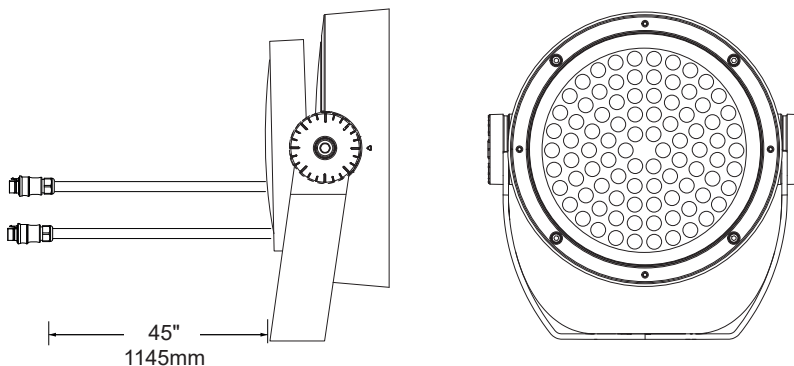

ORDERING INFO

PRODUCT CODE

To select accessories see page 4 to 5

MODEL	SIZE	OUTPUT	LED	OPTIC	VOLTAGE	FINISH	DIMMING
IAGR With standard bracket	SM Small Ø12.5" (313mm) MM Medium Ø14.5" (368mm) LM Large Ø20.5" (516mm)	BO Base output HO High output	RGBW RGBW LED	SS Super spot - Small (8°) - Medium (8°) - Large (8°) SP Spot - Small (14°) - Medium (14°) - Large (16°) FL Flood - Small (28°) - Medium (28°) - Large (28°) WF Wide flood - Small (48°) - Medium (42°) - Large (42°) WW 1 Wall Washer	REM Remote	01 White 02 Black 15 Gray F5 Rust brown RAL# 3 Custom RAL	DMX 2 DMX

- 1 Available for small (SM) models.
- 2 Integral DMX card
- 3 Additional fees may apply for custom finish. Contact factory for details.

INCLUDED IN PRODUCT CODE