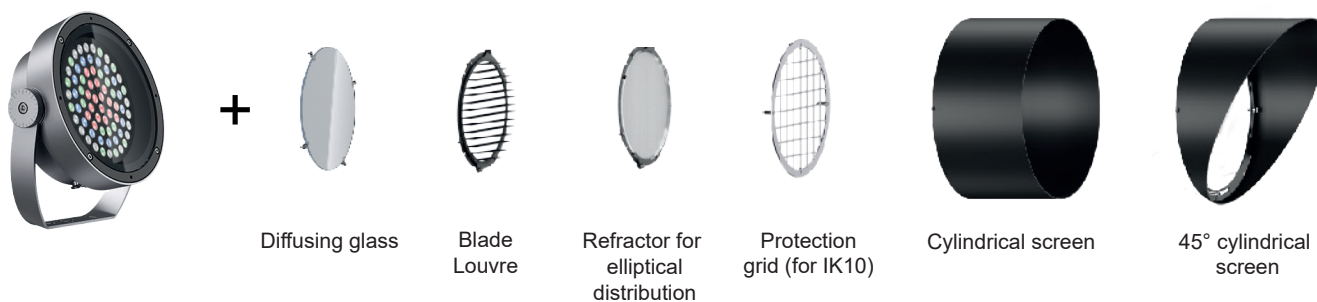

PROFESSIONAL ACCESSORIES