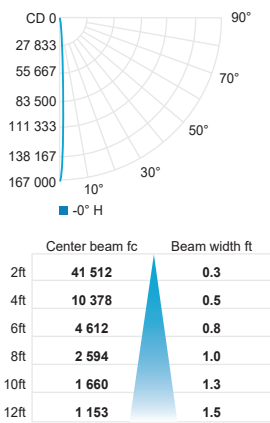

For adjustment details, consult instruction sheet.

*Bracket is included

PHOTOMETRIC DATA

SM - SMALL Ø12.5" (Ø313mm)

CCT (K)	CRI	OUTPUT	LOAD (W)	OPTIC	LUMENS (lm)	EFFICACY (lm / W)	MAX CANDELA (cd)	MODELS
3000K	80	BO	58.1W	Super spot 8°	4 087	70	138 372	IAGR-SM-BO-RGBW-SS
				Spot 14°	3 869	66	45 371	IAGR-SM-BO-RGBW-SP
				Flood 28°	3 760	64	14 390	IAGR-SM-BO-RGBW-FL
				Wide flood 48°	3 815	66	5 558	IAGR-SM-BO-RGBW-WF
				Wall washer	3 106	53	3 278	IAGR-SM-BO-RGBW-WW
		HO	75.2W	Super spot 8°	4 912	64	166 300	IAGR-SM-HO-RGBW-SP
				Spot 14°	4 643	61	54 446	IAGR-SM-HO-RGBW-SP
				Flood 28°	4 512	59	17 268	IAGR-SM-HO-RGBW-FL
				Wide flood 48°	4 585	60	6 679	IAGR-SM-HO-RGBW-WF
				Wall washer	3 733	49	3 939	IAGR-SM-HO-RGBW-WW

BO Super Spot 8° (3000K, 80CRI)

BO Spot 14° (3000K, 80CRI)

BO Flood 28° (3000K, 80CRI)

BO Wide flood 48° (3000K, 80CRI)

BO Wall washer (3000K, 80CRI)

HO Super Spot 8° (3000K, 80CRI)

HO Spot 14° (3000K, 80CRI)

HO Flood 28° (3000K, 80CRI)

HO Wide flood 48° (3000K, 80CRI)

HO Wall washer (3000K, 80CRI)

PHOTOMETRIC DATA
MM - MEDIUM Ø14.5" (Ø368mm)

CCT (K)	CRI	OUTPUT	LOAD (W)	OPTIC	LUMENS (lm)	EFFICACY (lm / W)	MAX CANDELA (cd)	MODELS
3000K	80	BO	88.4W	Super spot 8°	6 095	69	194 516	IAGR-MM-BO-RGBW-SS
				Spot 14°	5 845	66	66 257	IAGR-MM-BO-RGBW-SP
				Flood 28°	5 678	64	22 424	IAGR-MM-BO-RGBW-FL
				Wide flood 42°	5 427	61	9 355	IAGR-MM-BO-RGBW-WF
		HO	118.7W	Super spot 8°	7 519	63	239 942	IAGR-MM-HO-RGBW-SS
				Spot 14°	7 210	60	81 730	IAGR-MM-HO-RGBW-SP
				Flood 28°	7 004	59	27 660	IAGR-MM-HO-RGBW-FL
				Wide flood 42°	6 695	56	11 540	IAGR-MM-HO-RGBW-WF