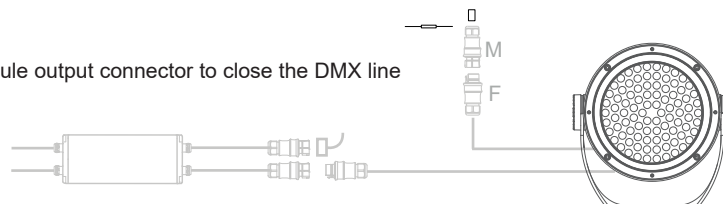

ACCESSORIES
(TO BE ORDERED SEPARATELY)

☐ **IBZQ7**

Silicone end cap for connectors
+ 120 ohm thermal resistance. Add this accessory onto the last module output connector to close the DMX line

☐ **IX555**

5 poles male connector IP68
with wetproof end cap

☐ **IX556**

5 poles female/male connector IP68

Connector to achieve extension between 2 fixtures or between fixture and driver box.
Basic cable length between
2 fixtures : 90in (45in from each Agora).
Basic cable length between fixture and driver box: 72in.
Cable not included

☐ **4543-00**

Wet location junction box. 3.5 x 4.5 x 2.25in (90 x 115 x 55mm)
Dimension with cable clamps 4.6 x 6.75 x 2.25in (116 x 171 x 55mm)
Includes 3 cable clamps for ø0.19 to 0.43in (4.8 to 11mm) cable and 1 plug.