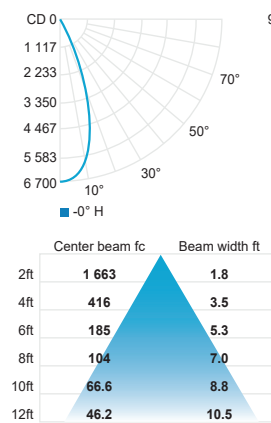

For adjustment details, consult instruction sheet.

*Bracket is included

PHOTOMETRIC DATA

SM - SMALL Ø12.5" (Ø313mm)

CCT (K)	CRI	OUTPUT	LOAD (W)	OPTIC	LUMENS (lm)	EFFICACY (lm / W)	MAX CANDELA (cd)	MODELS
3000K	80	BO	58.1W	Super spot 8°	4 087	70	138 372	IAGR-SM-BO-RGBW-SS
				Spot 14°	3 869	66	45 371	IAGR-SM-BO-RGBW-SP
				Flood 28°	3 760	64	14 390	IAGR-SM-BO-RGBW-FL
				Wide flood 48°	3 815	66	5 558	IAGR-SM-BO-RGBW-WF
				Wall washer	3 106	53	3 278	IAGR-SM-BO-RGBW-WW
		HO	75.2W	Super spot 8°	4 912	64	166 300	IAGR-SM-HO-RGBW-SP
				Spot 14°	4 643	61	54 446	IAGR-SM-HO-RGBW-SP
				Flood 28°	4 512	59	17 268	IAGR-SM-HO-RGBW-FL
				Wide flood 48°	4 585	60	6 679	IAGR-SM-HO-RGBW-WF
				Wall washer	3 733	49	3 939	IAGR-SM-HO-RGBW-WW

BO Super Spot 8° (3000K, 80CRI)

BO Spot 14° (3000K, 80CRI)

BO Flood 28° (3000K, 80CRI)

BO Wide flood 48° (3000K, 80CRI)

BO Wall washer (3000K, 80CRI)

HO Super Spot 8° (3000K, 80CRI)

HO Spot 14° (3000K, 80CRI)

HO Flood 28° (3000K, 80CRI)

HO Wide flood 48° (3000K, 80CRI)

HO Wall washer (3000K, 80CRI)

PHOTOMETRIC DATA
MM - MEDIUM Ø14.5" (Ø368mm)

CCT (K)	CRI	OUTPUT	LOAD (W)	OPTIC	LUMENS (lm)	EFFICACY (lm / W)	MAX CANDELA (cd)	MODELS
3000K	80	BO	88.4W	Super spot 8°	6 095	69	194 516	IAGR-MM-BO-RGBW-SS
				Spot 14°	5 845	66	66 257	IAGR-MM-BO-RGBW-SP
				Flood 28°	5 678	64	22 424	IAGR-MM-BO-RGBW-FL
				Wide flood 42°	5 427	61	9 355	IAGR-MM-BO-RGBW-WF
		HO	118.7W	Super spot 8°	7 519	63	239 942	IAGR-MM-HO-RGBW-SS
				Spot 14°	7 210	60	81 730	IAGR-MM-HO-RGBW-SP
				Flood 28°	7 004	59	27 660	IAGR-MM-HO-RGBW-FL
				Wide flood 42°	6 695	56	11 540	IAGR-MM-HO-RGBW-WF

BO Super spot 8° (3000K, 80CRI)

Center beam fc	Beam width ft
2ft	48 629 0.3
4ft	12 157 0.5
6ft	5 403 0.8
8ft	3 039 1.1
10ft	1 945 1.3
12ft	1 351 1.6

BO Spot 14° (3000K, 80CRI)

Center beam fc	Beam width ft
2ft	16 564 0.5
4ft	4 141 1.0
6ft	1 840 1.6
8ft	1 035 2.1
10ft	663 2.6
12ft	460 3.1