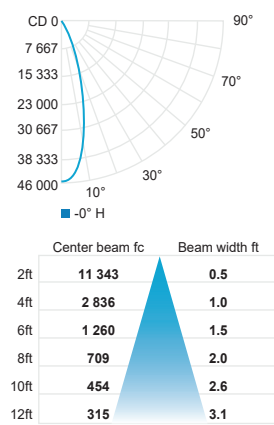

BO Spot 14° (3000K, 80CRI)