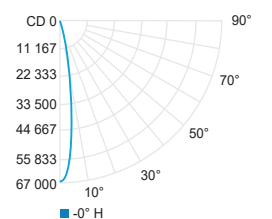

For adjustment details, consult instruction sheet.

*Bracket is included

PHOTOMETRIC DATA

SM - SMALL Ø12.5" (Ø313mm)

CCT (K)	CRI	OUTPUT	LOAD (W)	OPTIC	LUMENS (lm)	EFFICACY (lm / W)	MAX CANDELA (cd)	MODELS
3000K	80	BO	58.1W	Super spot 8°	4 087	70	138 372	IAGR-SM-BO-RGBW-SS
				Spot 14°	3 869	66	45 371	IAGR-SM-BO-RGBW-SP
				Flood 28°	3 760	64	14 390	IAGR-SM-BO-RGBW-FL
				Wide flood 48°	3 815	66	5 558	IAGR-SM-BO-RGBW-WF
				Wall washer	3 106	53	3 278	IAGR-SM-BO-RGBW-WW
		HO	75.2W	Super spot 8°	4 912	64	166 300	IAGR-SM-HO-RGBW-SP
				Spot 14°	4 643	61	54 446	IAGR-SM-HO-RGBW-SP
				Flood 28°	4 512	59	17 268	IAGR-SM-HO-RGBW-FL
				Wide flood 48°	4 585	60	6 679	IAGR-SM-HO-RGBW-WF
				Wall washer	3 733	49	3 939	IAGR-SM-HO-RGBW-WW

HO Flood 28° (3000K, 80CRI)

HO Wide flood 48° (3000K, 80CRI)

HO Wall washer (3000K, 80CRI)

PHOTOMETRIC DATA
MM - MEDIUM Ø14.5" (Ø368mm)

CCT (K)	CRI	OUTPUT	LOAD (W)	OPTIC	LUMENS (lm)	EFFICACY (lm / W)	MAX CANDELA (cd)	MODELS
3000K	80	BO	88.4W	Super spot 8°	6 095	69	194 516	IAGR-MM-BO-RGBW-SS
				Spot 14°	5 845	66	66 257	IAGR-MM-BO-RGBW-SP
				Flood 28°	5 678	64	22 424	IAGR-MM-BO-RGBW-FL
				Wide flood 42°	5 427	61	9 355	IAGR-MM-BO-RGBW-WF
		HO	118.7W	Super spot 8°	7 519	63	239 942	IAGR-MM-HO-RGBW-SS
				Spot 14°	7 210	60	81 730	IAGR-MM-HO-RGBW-SP
				Flood 28°	7 004	59	27 660	IAGR-MM-HO-RGBW-FL
				Wide flood 42°	6 695	56	11 540	IAGR-MM-HO-RGBW-WF

BO Super spot 8° (3000K, 80CRI)

Center beam fc	Beam width ft
2ft	48 629 0.3
4ft	12 157 0.5
6ft	5 403 0.8
8ft	3 039 1.1
10ft	1 945 1.3
12ft	1 351 1.6

BO Spot 14° (3000K, 80CRI)

Center beam fc	Beam width ft
2ft	16 564 0.5
4ft	4 141 1.0
6ft	1 840 1.6
8ft	1 035 2.1
10ft	663 2.6
12ft	460 3.1