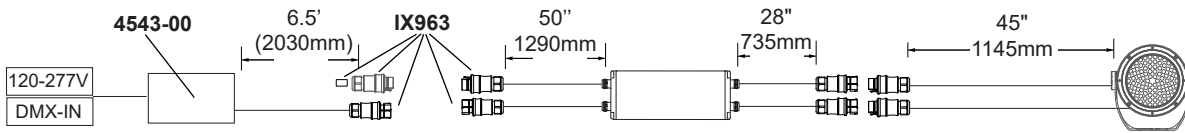

One Agora with one driver box