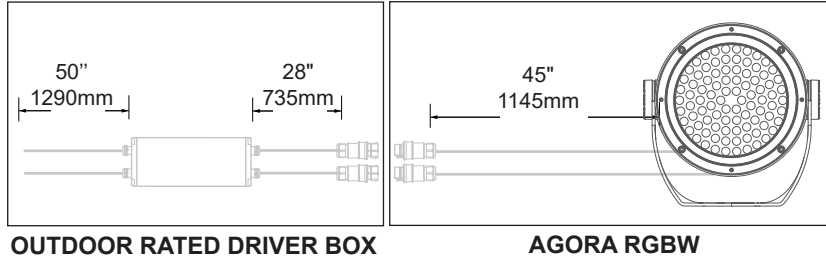

ACCESSORIES
(TO BE ORDERED SEPARATELY)

☐ **IX963**
Cable kit including:
1- 6.5ft of 6 conductor cable with male connector IP68 on one end.
2- 6 poles male connector IP68 (qty 1)
3- 6 poles females connector IP68 (qty 2)
4- Silicone end cap
5- 120 ohm resistance

☐ **IX964**
6 poles female/male connector IP68
Connector to achieve parallel connection between 2 driver boxes.

☐ **IX965**
Cable kit including:
1- 32ft of 6 conductor cable with male connector IP68 on one end and femelle connector IP68 on the other end.
2- 6 poles male connector IP68 (qty 1)
3- 6 poles females connector IP68 (qty 1)
For parallel connection.