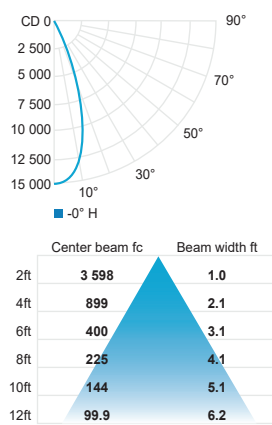

BO Flood 28° (3000K, 80CRI)