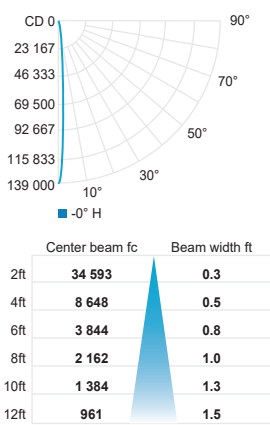

PHOTOMETRIC DATA

SM - SMALL Ø12.5" (Ø313mm)

CCT (K)	CRI	OUTPUT	LOAD (W)	OPTIC	LUMENS (lm)	EFFICACY (lm / W)	MAX CANDELA (cd)	MODELS
3000K	80	BO	58.1W	Super spot 8°	4 087	70	138 372	IAGR-SM-BO-RGBW-SS
				Spot 14°	3 869	66	45 371	IAGR-SM-BO-RGBW-SP
				Flood 28°	3 760	64	14 390	IAGR-SM-BO-RGBW-FL
				Wide flood 48°	3 815	66	5 558	IAGR-SM-BO-RGBW-WF
				Wall washer	3 106	53	3 278	IAGR-SM-BO-RGBW-WW
		HO	75.2W	Super spot 8°	4 912	64	166 300	IAGR-SM-HO-RGBW-SP
				Spot 14°	4 643	61	54 446	IAGR-SM-HO-RGBW-SP
				Flood 28°	4 512	59	17 268	IAGR-SM-HO-RGBW-FL
				Wide flood 48°	4 585	60	6 679	IAGR-SM-HO-RGBW-WF
				Wall washer	3 733	49	3 939	IAGR-SM-HO-RGBW-WW

BO Super Spot 8° (3000K, 80CRI)