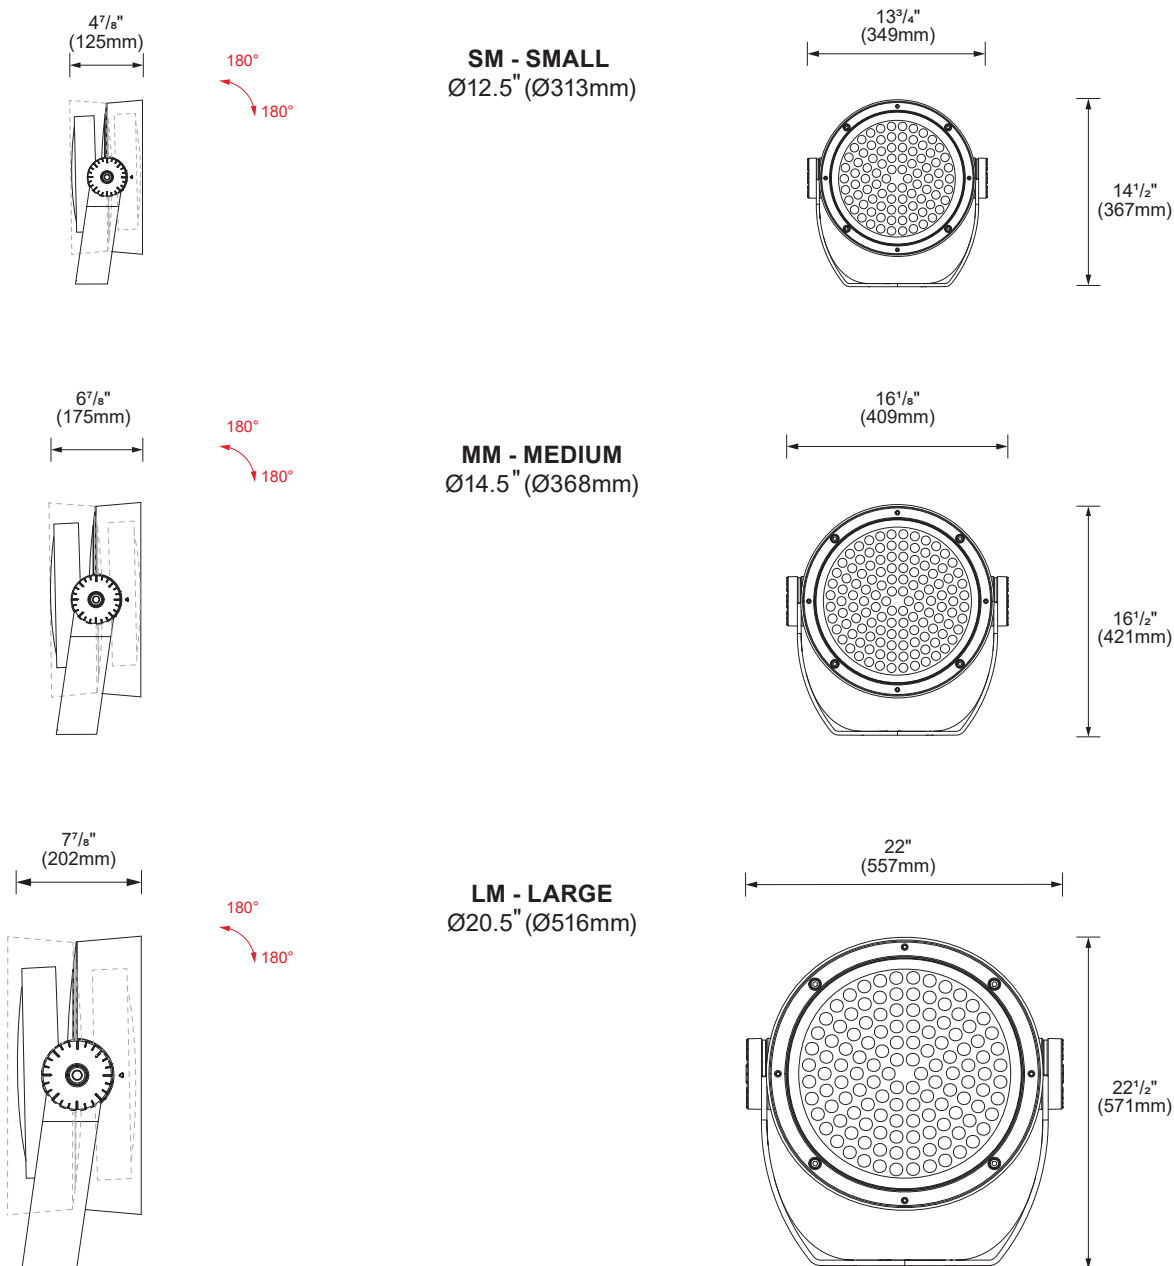

¹ Not available for wall washer.

FAMILY OVERVIEW

SM - SMALL
Ø12.5" (Ø313mm)

SUPER SPOT 8°
SPOT 14°
FLOOD 28°

WIDE FLOOD 48°
WALL WASHER

MM - MEDIUM
Ø14.5" (Ø368mm)

SUPER SPOT 8°
SPOT 14°
FLOOD 28°

WIDE FLOOD 42°

LM - LARGE
Ø20.5" (Ø516mm)

SUPER SPOT 8°
SPOT 16°
FLOOD 28°

WIDE FLOOD 42°

LUMEN MAINTENANCE

	SM - SMALL Ø12.5" (313mm)	MM - MEDIUM Ø14.5" (368mm)	LM - LARGE Ø20.5" (516mm)
L80- B10 (ta 25°C (77°F))	100 000h	95 000h	100 000h
L80- B10 (ta 40°C (104°F))	88 000h		92 000h

4 Optic combinations with diffuser glass (SS, SP, MD/FL, WF)

12 Total Optics combinations

D: Diffusing glass E: Refractor for elliptical distribution

PROFESSIONAL ACCESSORIES

DIMENSIONS AGORA WITH STANDARD BRACKET

For adjustment details, consult instruction sheet.

*Bracket is included

PHOTOMETRIC DATA

SM - SMALL Ø12.5" (Ø313mm)

CCT (K)	CRI	OUTPUT	LOAD (W)	OPTIC	LUMENS (lm)	EFFICACY (lm / W)	MAX CANDELA (cd)	MODELS
3000K	80	BO	58.1W	Super spot 8°	4 087	70	138 372	IAGR-SM-BO-RGBW-SS
				Spot 14°	3 869	66	45 371	IAGR-SM-BO-RGBW-SP
				Flood 28°	3 760	64	14 390	IAGR-SM-BO-RGBW-FL
				Wide flood 48°	3 815	66	5 558	IAGR-SM-BO-RGBW-WF
				Wall washer	3 106	53	3 278	IAGR-SM-BO-RGBW-WW
		HO	75.2W	Super spot 8°	4 912	64	166 300	IAGR-SM-HO-RGBW-SP
				Spot 14°	4 643	61	54 446	IAGR-SM-HO-RGBW-SP
				Flood 28°	4 512	59	17 268	IAGR-SM-HO-RGBW-FL
				Wide flood 48°	4 585	60	6 679	IAGR-SM-HO-RGBW-WF
				Wall washer	3 733	49	3 939	IAGR-SM-HO-RGBW-WW