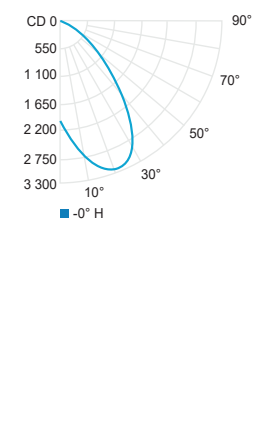

For adjustment details, consult instruction sheet.

*Bracket is included

PHOTOMETRIC DATA

SM - SMALL Ø12.5" (Ø313mm)

CCT (K)	CRI	OUTPUT	LOAD (W)	OPTIC	LUMENS (lm)	EFFICACY (lm / W)	MAX CANDELA (cd)	MODELS
3000K	80	BO	58.1W	Super spot 8°	4 087	70	138 372	IAGR-SM-BO-RGBW-SS
				Spot 14°	3 869	66	45 371	IAGR-SM-BO-RGBW-SP
				Flood 28°	3 760	64	14 390	IAGR-SM-BO-RGBW-FL
				Wide flood 48°	3 815	66	5 558	IAGR-SM-BO-RGBW-WF
				Wall washer	3 106	53	3 278	IAGR-SM-BO-RGBW-WW
		HO	75.2W	Super spot 8°	4 912	64	166 300	IAGR-SM-HO-RGBW-SP
				Spot 14°	4 643	61	54 446	IAGR-SM-HO-RGBW-SP
				Flood 28°	4 512	59	17 268	IAGR-SM-HO-RGBW-FL
				Wide flood 48°	4 585	60	6 679	IAGR-SM-HO-RGBW-WF
				Wall washer	3 733	49	3 939	IAGR-SM-HO-RGBW-WW

BO Super Spot 8° (3000K, 80CRI)

BO Spot 14° (3000K, 80CRI)

BO Flood 28° (3000K, 80CRI)

BO Wide flood 48° (3000K, 80CRI)

BO Wall washer (3000K, 80CRI)

HO Super Spot 8° (3000K, 80CRI)

HO Spot 14° (3000K, 80CRI)

HO Flood 28° (3000K, 80CRI)

HO Wide flood 48° (3000K, 80CRI)

HO Wall washer (3000K, 80CRI)

PHOTOMETRIC DATA
MM - MEDIUM Ø14.5" (Ø368mm)

CCT (K)	CRI	OUTPUT	LOAD (W)	OPTIC	LUMENS (lm)	EFFICACY (lm / W)	MAX CANDELA (cd)	MODELS
3000K	80	BO	88.4W	Super spot 8°	6 095	69	194 516	IAGR-MM-BO-RGBW-SS
				Spot 14°	5 845	66	66 257	IAGR-MM-BO-RGBW-SP
				Flood 28°	5 678	64	22 424	IAGR-MM-BO-RGBW-FL
				Wide flood 42°	5 427	61	9 355	IAGR-MM-BO-RGBW-WF
		HO	118.7W	Super spot 8°	7 519	63	239 942	IAGR-MM-HO-RGBW-SS
				Spot 14°	7 210	60	81 730	IAGR-MM-HO-RGBW-SP
				Flood 28°	7 004	59	27 660	IAGR-MM-HO-RGBW-FL
				Wide flood 42°	6 695	56	11 540	IAGR-MM-HO-RGBW-WF