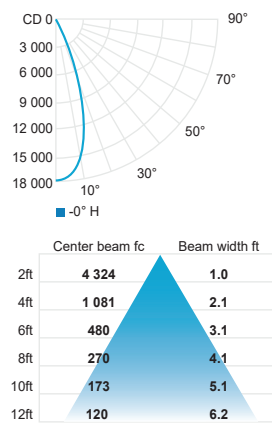

For adjustment details, consult instruction sheet.

*Bracket is included

PHOTOMETRIC DATA

SM - SMALL Ø12.5" (Ø313mm)

CCT (K)	CRI	OUTPUT	LOAD (W)	OPTIC	LUMENS (lm)	EFFICACY (lm / W)	MAX CANDELA (cd)	MODELS
3000K	80	BO	58.1W	Super spot 8°	4 087	70	138 372	IAGR-SM-BO-RGBW-SS
				Spot 14°	3 869	66	45 371	IAGR-SM-BO-RGBW-SP
				Flood 28°	3 760	64	14 390	IAGR-SM-BO-RGBW-FL
				Wide flood 48°	3 815	66	5 558	IAGR-SM-BO-RGBW-WF
				Wall washer	3 106	53	3 278	IAGR-SM-BO-RGBW-WW
		HO	75.2W	Super spot 8°	4 912	64	166 300	IAGR-SM-HO-RGBW-SP
				Spot 14°	4 643	61	54 446	IAGR-SM-HO-RGBW-SP
				Flood 28°	4 512	59	17 268	IAGR-SM-HO-RGBW-FL
				Wide flood 48°	4 585	60	6 679	IAGR-SM-HO-RGBW-WF
				Wall washer	3 733	49	3 939	IAGR-SM-HO-RGBW-WW

BO Super Spot 8° (3000K, 80CRI)

BO Spot 14° (3000K, 80CRI)

BO Flood 28° (3000K, 80CRI)

BO Wide flood 48° (3000K, 80CRI)

BO Wall washer (3000K, 80CRI)

HO Super Spot 8° (3000K, 80CRI)

HO Spot 14° (3000K, 80CRI)

HO Flood 28° (3000K, 80CRI)

HO Wide flood 48° (3000K, 80CRI)

HO Wall washer (3000K, 80CRI)

PHOTOMETRIC DATA
MM - MEDIUM Ø14.5" (Ø368mm)

CCT (K)	CRI	OUTPUT	LOAD (W)	OPTIC	LUMENS (lm)	EFFICACY (lm / W)	MAX CANDELA (cd)	MODELS
3000K	80	BO	88.4W	Super spot 8°	6 095	69	194 516	IAGR-MM-BO-RGBW-SS
				Spot 14°	5 845	66	66 257	IAGR-MM-BO-RGBW-SP
				Flood 28°	5 678	64	22 424	IAGR-MM-BO-RGBW-FL
				Wide flood 42°	5 427	61	9 355	IAGR-MM-BO-RGBW-WF
		HO	118.7W	Super spot 8°	7 519	63	239 942	IAGR-MM-HO-RGBW-SS
				Spot 14°	7 210	60	81 730	IAGR-MM-HO-RGBW-SP
				Flood 28°	7 004	59	27 660	IAGR-MM-HO-RGBW-FL
				Wide flood 42°	6 695	56	11 540	IAGR-MM-HO-RGBW-WF

BO Super spot 8° (3000K, 80CRI)

Center beam fc	Beam width ft
2ft	48 629 0.3
4ft	12 157 0.5
6ft	5 403 0.8
8ft	3 039 1.1
10ft	1 945 1.3
12ft	1 351 1.6

BO Spot 14° (3000K, 80CRI)

Center beam fc	Beam width ft
2ft	16 564 0.5
4ft	4 141 1.0
6ft	1 840 1.6
8ft	1 035 2.1
10ft	663 2.6
12ft	460 3.1