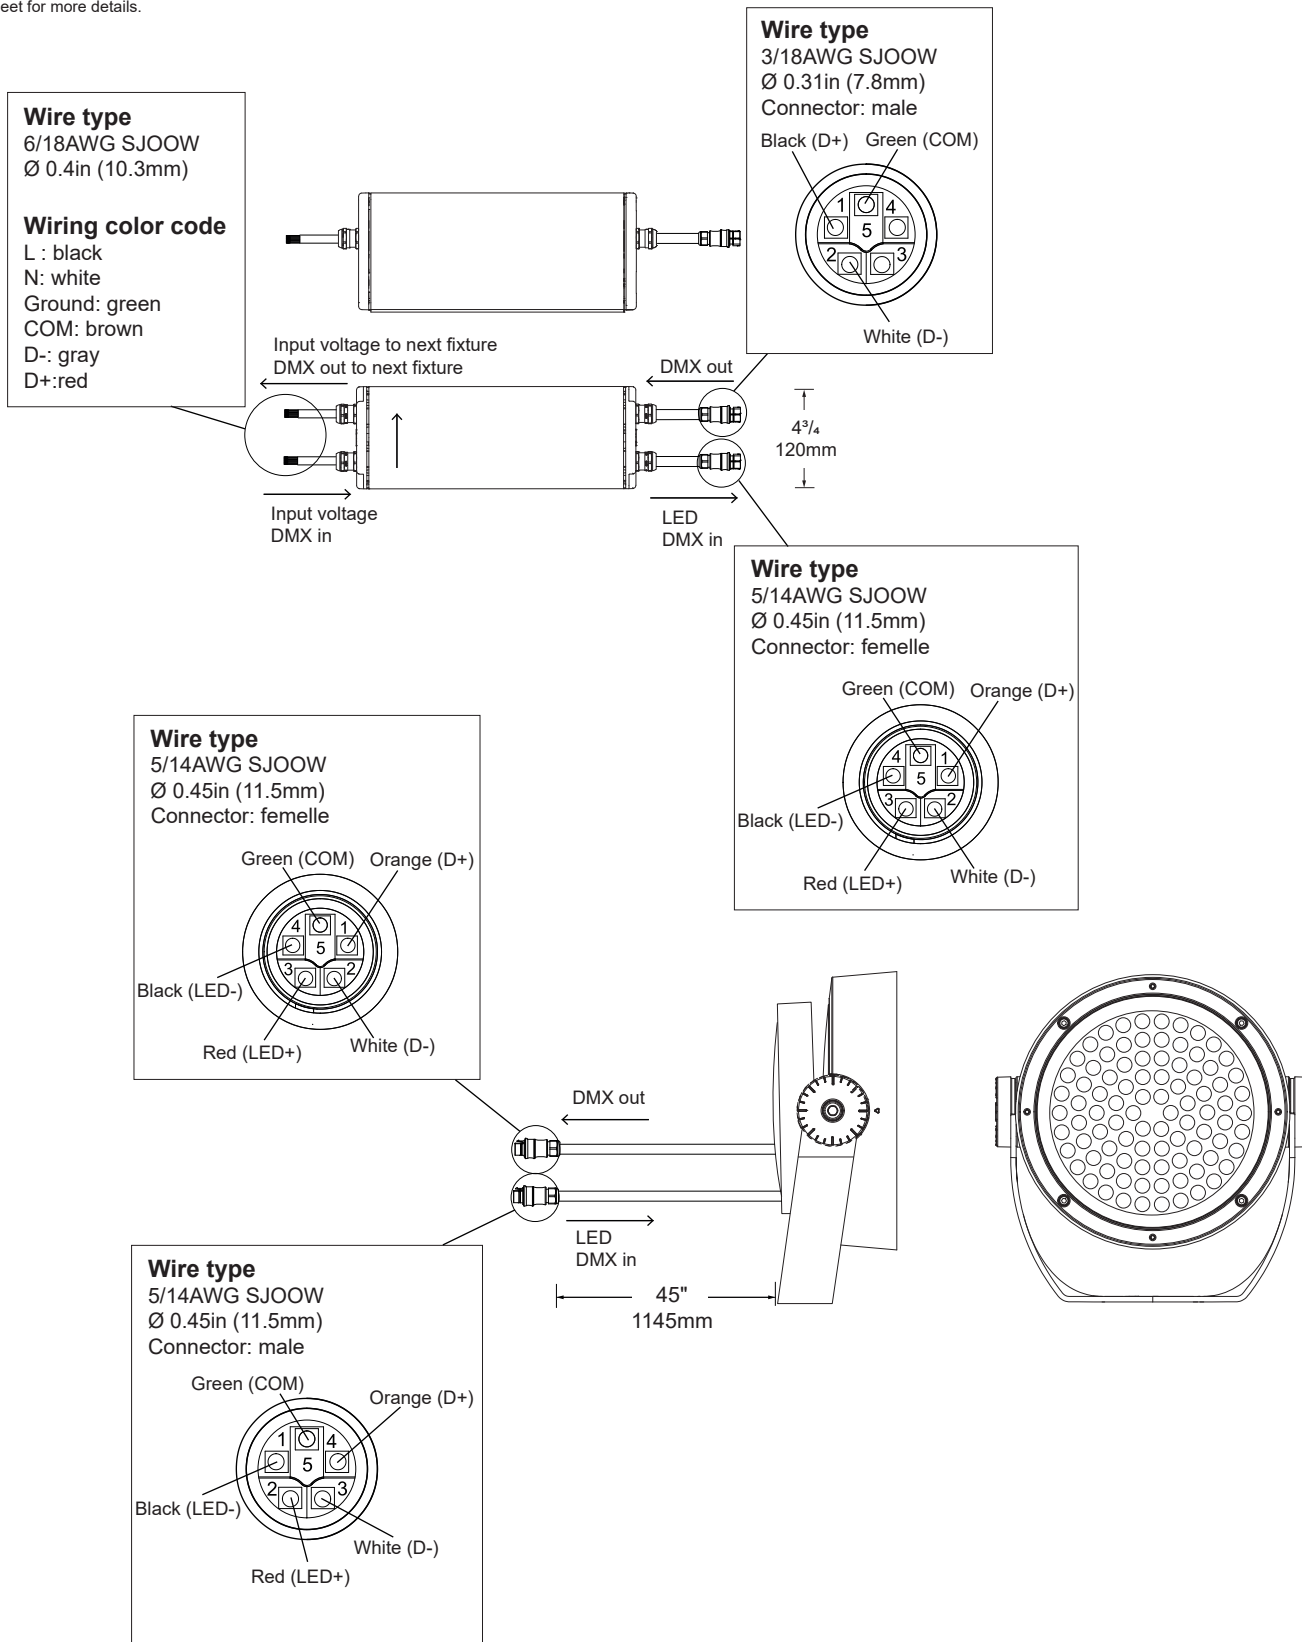

PRODUCT WIRING OVERVIEW

Consult the instruction sheet for more details.