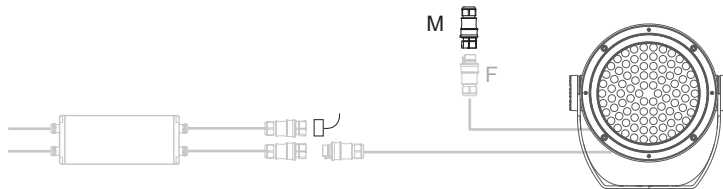

POWER SUPPLY (Art.)	PS power	PRODUCT (Art.)	PRODUCT power source	MAX units
IX956	120W	IAGR-SM-BO-RGBW (2749,ET35,ET36,ET37,2750)	53W	2
		IAGR-SM-HO-RGBW (2751,ET53,ET44,ET45,2752)	68W	1
		IAGR-MM-BO-RGBW (2753,EU14,EU15,EU16)	82W	1
		IAGR-MM-HO-RGBW (2754,EU21,EU22,EU23)	108W	1
IX957	240W	IAGR-SM-BO-RGBW (2749,ET35,ET36,ET37,2750)	53W	4
		IAGR-SM-HO-RGBW (2751,ET43,ET44,ET45,2752)	68W	3
		IAGR-MM-BO-RGBW (2753,EU14,EU15,EU16)	82W	2
		IAGR-MM-HO-RGBW (2754,EU21,EU22,EU23)	108W	2
		IAGR-LM-BO-RGBW (2755,EV40,EV41,EV42)	147W	1
		IAGR-LM-HO-RGBW (2756,EV47,EV48,EV49)	186W	1
IX958	480W	IAGR-SM-BO-RGBW (2749,ET35,ET36,ET37,2750)	53W	8
		IAGR-SM-HO-RGBW (2751,ET43,ET44,ET45,2752)	68W	6
		IAGR-MM-BO-RGBW (2753,EU14,EU15,EU16)	82W	5
		IAGR-MM-HO-RGBW (2754,EU21,EU22,EU23)	108W	4
		IAGR-LM-BO-RGBW (2755,EV40,EV41,EV42)	147W	2
		IAGR-LM-HO-RGBW (2756,EV47,EV48,EV49)	186W	2

OUTDOOR RATED DRIVER BOX

AGORA RGBW

IBZQ7

Silicone end cap for connectors
+ 120 ohm thermal resistance. Add this accessory onto the last module output connector to close the DMX line

IX555

5 poles male connector IP68
with wetproof end cap

IX556

5 poles female/male connector IP68

Connector to achieve extension between 2 fixtures or between fixture and driver box.
Basic cable length between
2 fixtures : 90in (45in from each Agora).
Basic cable length between fixture and driver box: 72in.
Cable not included