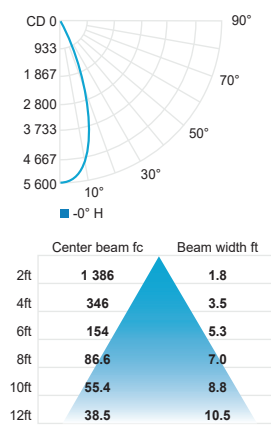

For adjustment details, consult instruction sheet.

*Bracket is included

PHOTOMETRIC DATA

SM - SMALL Ø12.5" (Ø313mm)

CCT (K)	CRI	OUTPUT	LOAD (W)	OPTIC	LUMENS (lm)	EFFICACY (lm / W)	MAX CANDELA (cd)	MODELS
3000K	80	BO	58.1W	Super spot 8°	4 087	70	138 372	IAGR-SM-BO-RGBW-SS
				Spot 14°	3 869	66	45 371	IAGR-SM-BO-RGBW-SP
				Flood 28°	3 760	64	14 390	IAGR-SM-BO-RGBW-FL
				Wide flood 48°	3 815	66	5 558	IAGR-SM-BO-RGBW-WF
				Wall washer	3 106	53	3 278	IAGR-SM-BO-RGBW-WW
		HO	75.2W	Super spot 8°	4 912	64	166 300	IAGR-SM-HO-RGBW-SP
				Spot 14°	4 643	61	54 446	IAGR-SM-HO-RGBW-SP
				Flood 28°	4 512	59	17 268	IAGR-SM-HO-RGBW-FL
				Wide flood 48°	4 585	60	6 679	IAGR-SM-HO-RGBW-WF
				Wall washer	3 733	49	3 939	IAGR-SM-HO-RGBW-WW

BO Super Spot 8° (3000K, 80CRI)

BO Spot 14° (3000K, 80CRI)

BO Flood 28° (3000K, 80CRI)

BO Wide flood 48° (3000K, 80CRI)

BO Wall washer (3000K, 80CRI)

HO Super Spot 8° (3000K, 80CRI)

HO Spot 14° (3000K, 80CRI)

HO Flood 28° (3000K, 80CRI)

HO Wide flood 48° (3000K, 80CRI)

HO Wall washer (3000K, 80CRI)

PHOTOMETRIC DATA
MM - MEDIUM Ø14.5" (Ø368mm)

CCT (K)	CRI	OUTPUT	LOAD (W)	OPTIC	LUMENS (lm)	EFFICACY (lm / W)	MAX CANDELA (cd)	MODELS
3000K	80	BO	88.4W	Super spot 8°	6 095	69	194 516	IAGR-MM-BO-RGBW-SS
				Spot 14°	5 845	66	66 257	IAGR-MM-BO-RGBW-SP
				Flood 28°	5 678	64	22 424	IAGR-MM-BO-RGBW-FL
				Wide flood 42°	5 427	61	9 355	IAGR-MM-BO-RGBW-WF
		HO	118.7W	Super spot 8°	7 519	63	239 942	IAGR-MM-HO-RGBW-SS
				Spot 14°	7 210	60	81 730	IAGR-MM-HO-RGBW-SP
				Flood 28°	7 004	59	27 660	IAGR-MM-HO-RGBW-FL
				Wide flood 42°	6 695	56	11 540	IAGR-MM-HO-RGBW-WF

BO Super spot 8° (3000K, 80CRI)

Center beam fc	Beam width ft
2ft	48 629 0.3
4ft	12 157 0.5
6ft	5 403 0.8
8ft	3 039 1.1
10ft	1 945 1.3
12ft	1 351 1.6

BO Spot 14° (3000K, 80CRI)

Center beam fc	Beam width ft
2ft	16 564 0.5
4ft	4 141 1.0
6ft	1 840 1.6
8ft	1 035 2.1
10ft	663 2.6
12ft	460 3.1