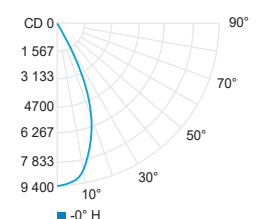

For adjustment details, consult instruction sheet.

*Bracket is included

PHOTOMETRIC DATA

SM - SMALL Ø12.5" (Ø313mm)

CCT (K)	CRI	OUTPUT	LOAD (W)	OPTIC	LUMENS (lm)	EFFICACY (lm / W)	MAX CANDELA (cd)	MODELS
3000K	80	BO	58.1W	Super spot 8°	4 087	70	138 372	IAGR-SM-BO-RGBW-SS
				Spot 14°	3 869	66	45 371	IAGR-SM-BO-RGBW-SP
				Flood 28°	3 760	64	14 390	IAGR-SM-BO-RGBW-FL
				Wide flood 48°	3 815	66	5 558	IAGR-SM-BO-RGBW-WF
				Wall washer	3 106	53	3 278	IAGR-SM-BO-RGBW-WW
		HO	75.2W	Super spot 8°	4 912	64	166 300	IAGR-SM-HO-RGBW-SP
				Spot 14°	4 643	61	54 446	IAGR-SM-HO-RGBW-SP
				Flood 28°	4 512	59	17 268	IAGR-SM-HO-RGBW-FL
				Wide flood 48°	4 585	60	6 679	IAGR-SM-HO-RGBW-WF
				Wall washer	3 733	49	3 939	IAGR-SM-HO-RGBW-WW

HO Flood 28° (3000K, 80CRI)

HO Wide flood 48° (3000K, 80CRI)

HO Wall washer (3000K, 80CRI)

PHOTOMETRIC DATA
MM - MEDIUM Ø14.5" (Ø368mm)

CCT (K)	CRI	OUTPUT	LOAD (W)	OPTIC	LUMENS (lm)	EFFICACY (lm / W)	MAX CANDELA (cd)	MODELS
3000K	80	BO	88.4W	Super spot 8°	6 095	69	194 516	IAGR-MM-BO-RGBW-SS
				Spot 14°	5 845	66	66 257	IAGR-MM-BO-RGBW-SP
				Flood 28°	5 678	64	22 424	IAGR-MM-BO-RGBW-FL
				Wide flood 42°	5 427	61	9 355	IAGR-MM-BO-RGBW-WF
		HO	118.7W	Super spot 8°	7 519	63	239 942	IAGR-MM-HO-RGBW-SS
				Spot 14°	7 210	60	81 730	IAGR-MM-HO-RGBW-SP
				Flood 28°	7 004	59	27 660	IAGR-MM-HO-RGBW-FL
				Wide flood 42°	6 695	56	11 540	IAGR-MM-HO-RGBW-WF

BO Super spot 8° (3000K, 80CRI)

Center beam fc	Beam width ft
2ft	48 629 0.3
4ft	12 157 0.5
6ft	5 403 0.8
8ft	3 039 1.1
10ft	1 945 1.3
12ft	1 351 1.6

BO Spot 14° (3000K, 80CRI)

Center beam fc	Beam width ft
2ft	16 564 0.5
4ft	4 141 1.0
6ft	1 840 1.6
8ft	1 035 2.1
10ft	663 2.6
12ft	460 3.1

BO Flood 28° (3000K, 80CRI)

Center beam fc	Beam width ft
2ft	5 606 1.0
4ft	1 402 2.1
6ft	623 3.1
8ft	350 4.1
10ft	224 5.1
12ft	156 6.1

BO Wide flood 42° (3000K, 80CRI)

Center beam fc	Beam width ft
2ft	2 339 1.6
4ft	585 3.1
6ft	260 4.7
8ft	146 6.3
10ft	93.5 7.8
12ft	65 9.4