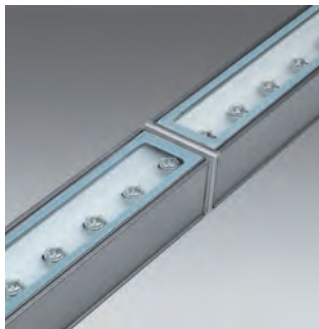

## Additional information

Provided with quick connector system for tool-less connections

Installed in a continuous line

Continuous row mounting with perfect beam blend.  
The optical system is designed to provide homogeneous illumination without dark areas at the lower part of the beam.