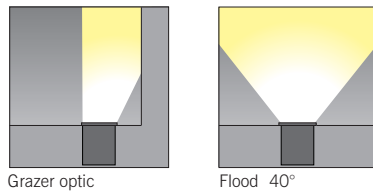

## Additional information

Walk over 2200 lbs

Low temperature: safe to touch

Flood version optic equipped with antislip lens

**Optics**

**Lighting performance**

Grazer optic is available with two intensities (Base and High Output) up to 40ft.