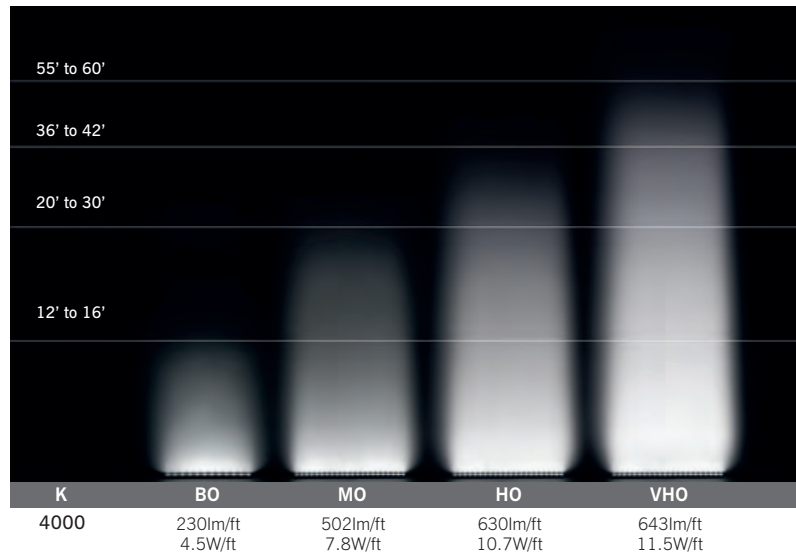

Optic

Industry leading optic design. The optic systems is designed to provide homogeneous illumination without dark areas when mounted few inches from the vertical surface.

Lighting performance

Mounting options

Complete range of elegant mounting hardware. Suitable for most architectural applications.