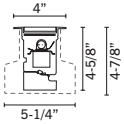

Linealuce Compact Recessed

design Jean Michel Wilmotte

CCT	Output	Code	Lumen	Watt	Length	Optic
K 3000	HO 403lm/ft	I.BM99	731	19,9W	23-5/8"	Flood
		I.BN01	1457	39,7W	44-1/2"	40°
		I.BN03	2188	59,7W	65-1/4"	
K 4000	HO 430lm/ft	I.BM98	779	10,9W	23-5/8"	
		I.BN00	1558	39,7W	44-1/2"	
		I.BN02	2336	59,7W	65-1/4"	
K 3000	BO 205lm/ft	I.BM87	370	8,2W	23-5/8"	Grazer
		I.BM89	742	15,6W	44-1/2"	
		I.BM91	1111	23,8W	65-1/4"	
K 4000	HO 440lm/ft	I.BM93	794	19,9W	23-5/8"	
		I.BM95	1588	39,7W	44-1/2"	
		I.BM97	2388	59,7W	65-1/4"	
K 4000	BO 219lm/ft	I.BM86	396	8,2W	23-5/8"	
		I.BM88	792	15,6W	44-1/2"	
		I.BM90	1188	23,8W	65-1/4"	
K 4000	HO 469lm/ft	I.BM92	851	19,9W	23-5/8"	
		I.BM94	1696	39,7W	44-1/2"	
		I.BM96	2546	59,7W	65-1/4"	

Color

15
GRAY