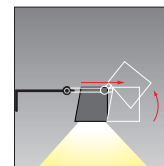

Grazer optic

**Lighting performance**

**Mounting options**

Complete range of elegant mounting hardware. Suitable for most architectural applications.

Ceiling-mounted

Wall-mounted with adjustable arms L=3"

Wall-mounted with adjustable arms L=3"