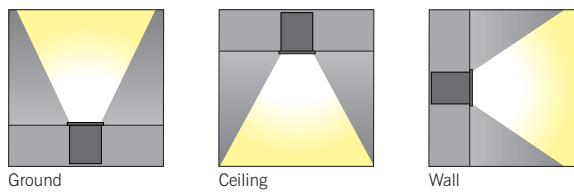

Mounting options