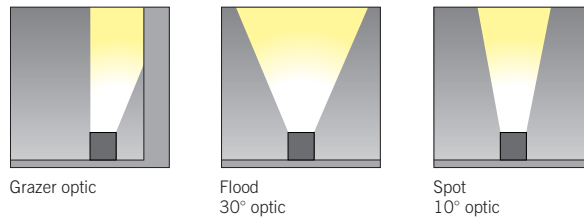

## Wiring

---

Remote power supply required (consult spec sheet). Supplied with 6' cord. Longer length available on request.

**Optics**

**Lighting performance**

Linealuce Mini is available in 2 light outputs (Base output and High output). The grazing optic is capable to illuminate surfaces up to 16 ft.