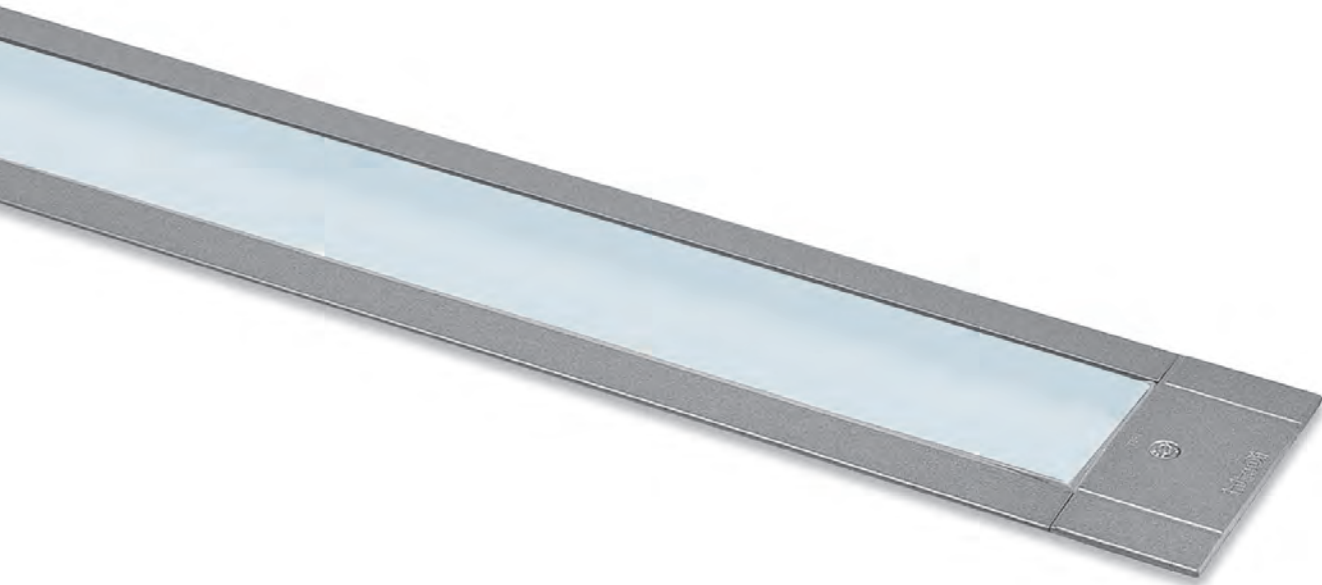

**Additional information**

Walk over 2200 lbs

Low temperature: safe to touch

Flood version optic equipped with antislip lens

**Optics**

---

Wide-Flood

**Lighting performance**