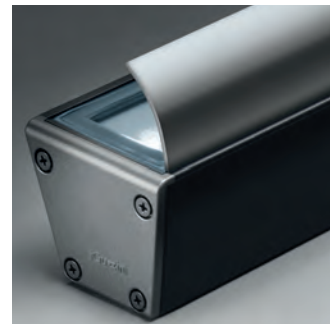

## Additional information

Provided with quick connector system for tool-less connections

Installed in a continuous line

Continuous row mounting with perfect beam blend.  
The optical system is designed to provide homogeneous illumination without dark areas at the lower part of the beam.