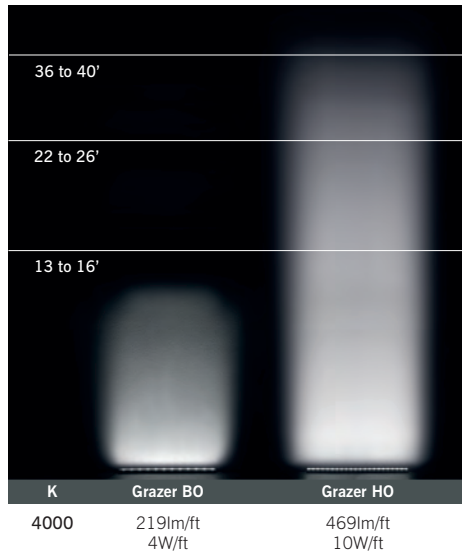

## Additional information

Walk over 2200 lbs

Low temperature: safe to touch

Flood version optic equipped with antislip lens

**Optics**

**Lighting performance**

Grazer optic is available with two intensities (Base and High Output) up to 40ft.