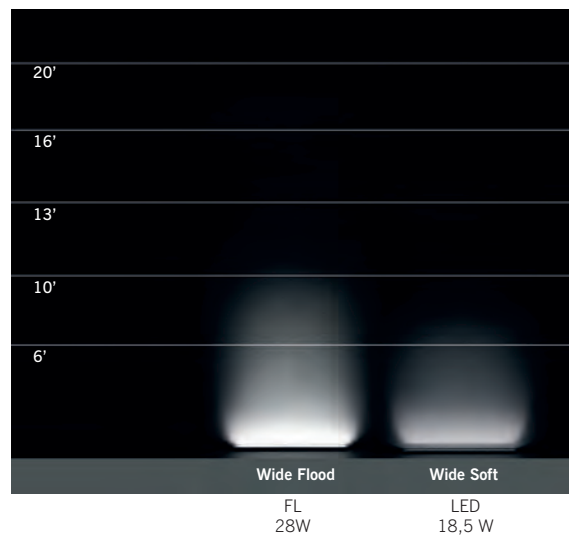

**Additional information**

Walk over 2200 lbs

Low temperature: safe to touch

Flood version optic equipped with antislip lens

**Optics**

---

Wide-Flood

**Lighting performance**

---

**Mounting options**

---

Ground

Ceiling

Wall

**LED Version**

CCT	Code	Lumen	Watt	Lumen/Foot	Length	Optic
<b>K</b> <b>3000</b>	<b>I.7890-L03</b>	325	8,4W	149	26-1/4"	Wide soft
	<b>I.7891-L03</b>	502	13W	157	38-1/4"	
	<b>I.7892-L03</b>	680	17,5W	164	49-7/8"	
	<b>I.7893-L03</b>	857	22,1W	167	61-3/4"	
<b>K</b> <b>4000</b>	<b>I.7890-L04</b>	435	8,4W	162	26-1/4"	Wide soft
	<b>I.7891-L04</b>	547	13W	172	38-1/4"	
	<b>I.7892-L04</b>	741	17,5W	178	49-7/8"	
	<b>I.7893-L04</b>	934	22,1W	182	61-3/4"	