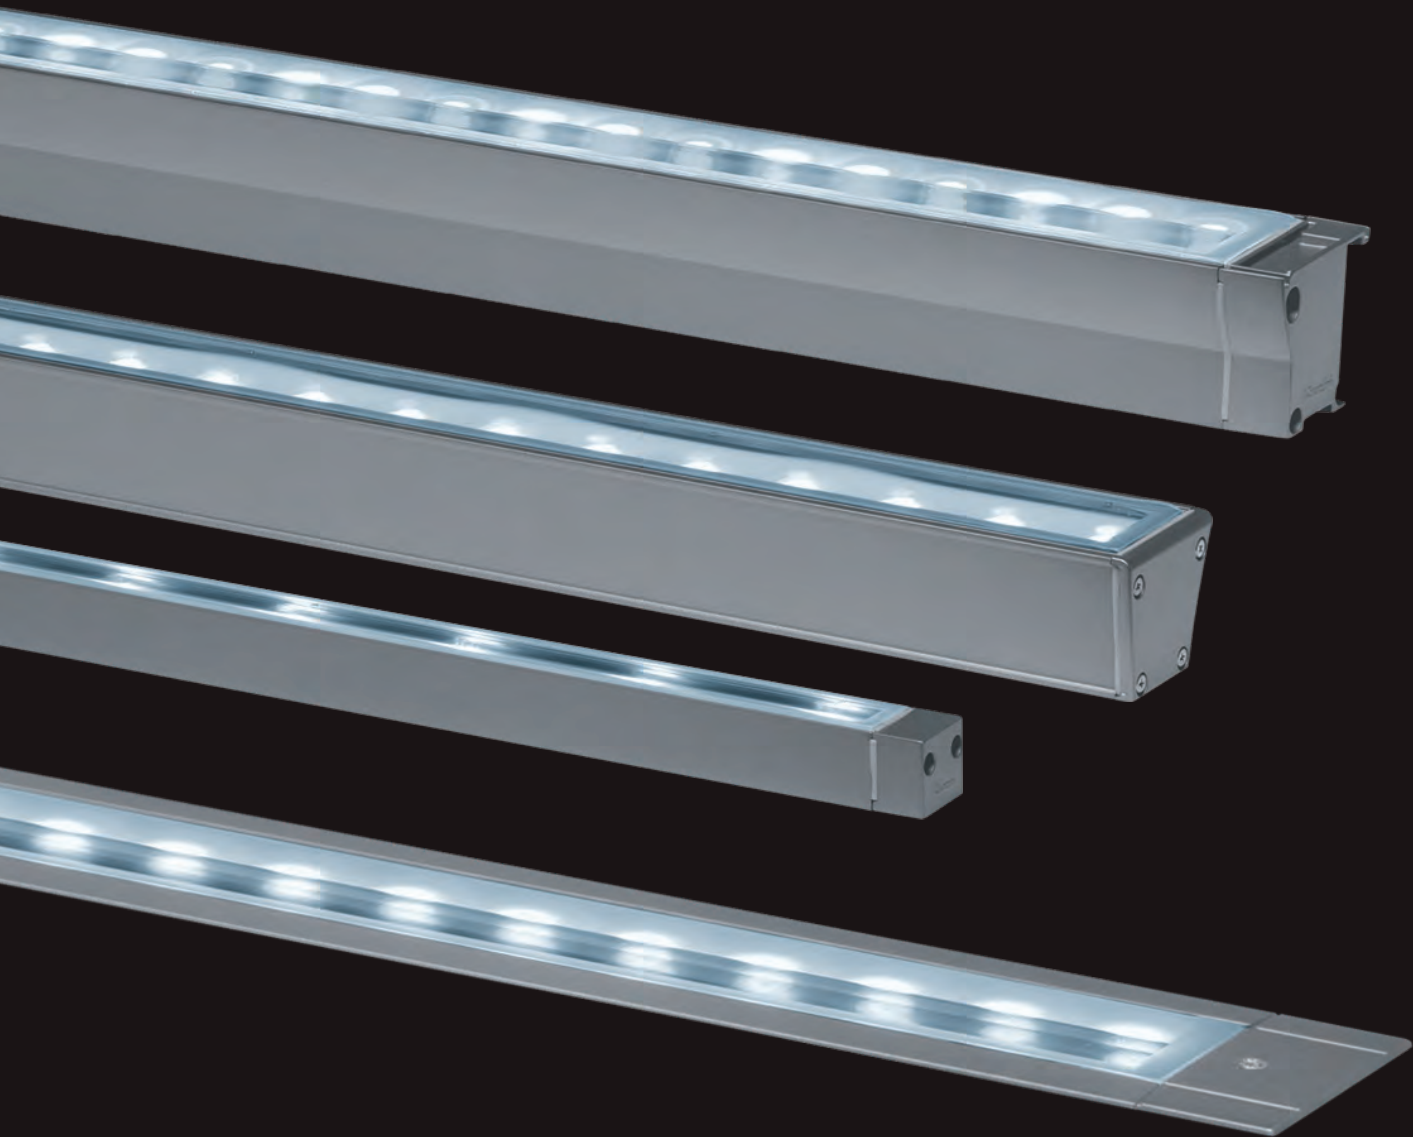

Linealuce

Urban Lighting