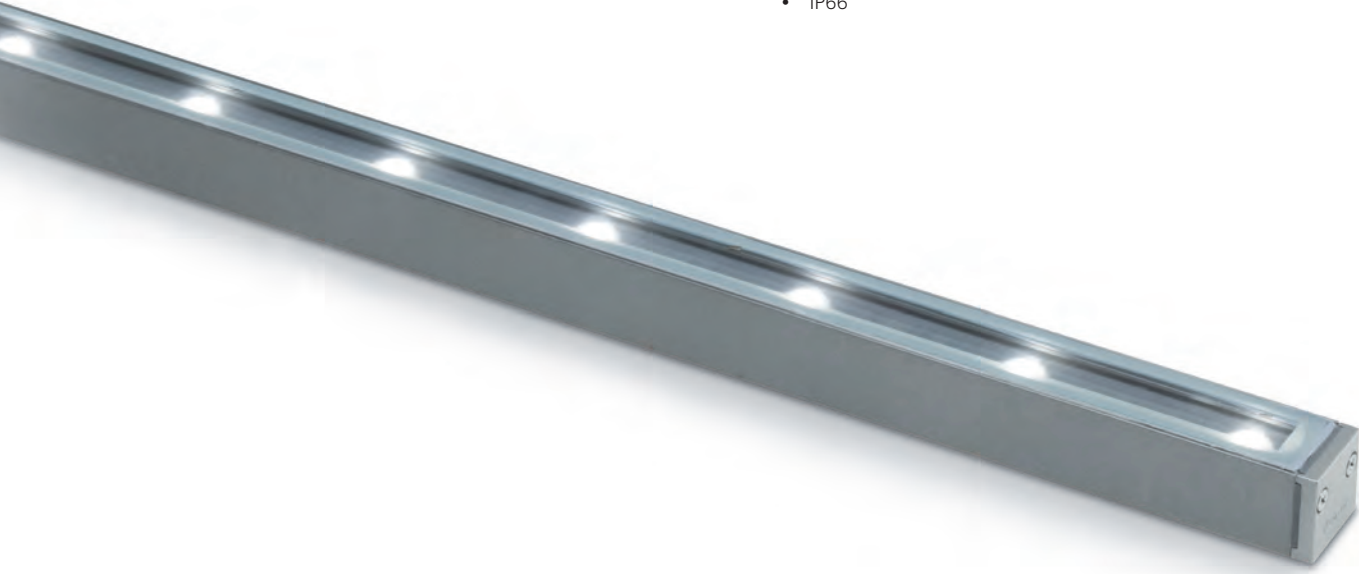

## Wiring

---

Remote power supply required (consult spec sheet). Supplied with 6' cord. Longer length available on request.

**Optics**

**Lighting performance**

Linealuce Mini is available in 2 light outputs (Base output and High output). The grazing optic is capable to illuminate surfaces up to 16 ft.

**Mounting options**

Complete range of elegant mounting hardware suitable for most architectural applications.

## Features

---

- Floor, wall, ceiling or adjustable mounting options
- 2 light outputs
- 3 optic distribution spot, flood and wall grazing
- Shadowless continuous rows (see mounting details)
- Warm White 3000K 80 CRI or Neutral White 4000K 80 CRI
- LM80 tested LED
- L80 > 100,000 hours
- Operating temperature -22°F/+104°F
- Aluminum body, stainless steel fasteners and factory sealed diffuser
- High corrosion powder coated resistant finish
- IP66
- UL listed
- Refer to Specification Sheet for dimming options.