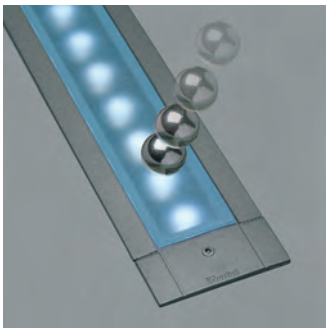

## Additional information

Walk over 2200 lbs

Low temperature: safe to touch

Flood version optic equipped with antislip lens

**Optics**

**Lighting performance**

Grazer optic is available with two intensities (Base and High Output) up to 40ft.