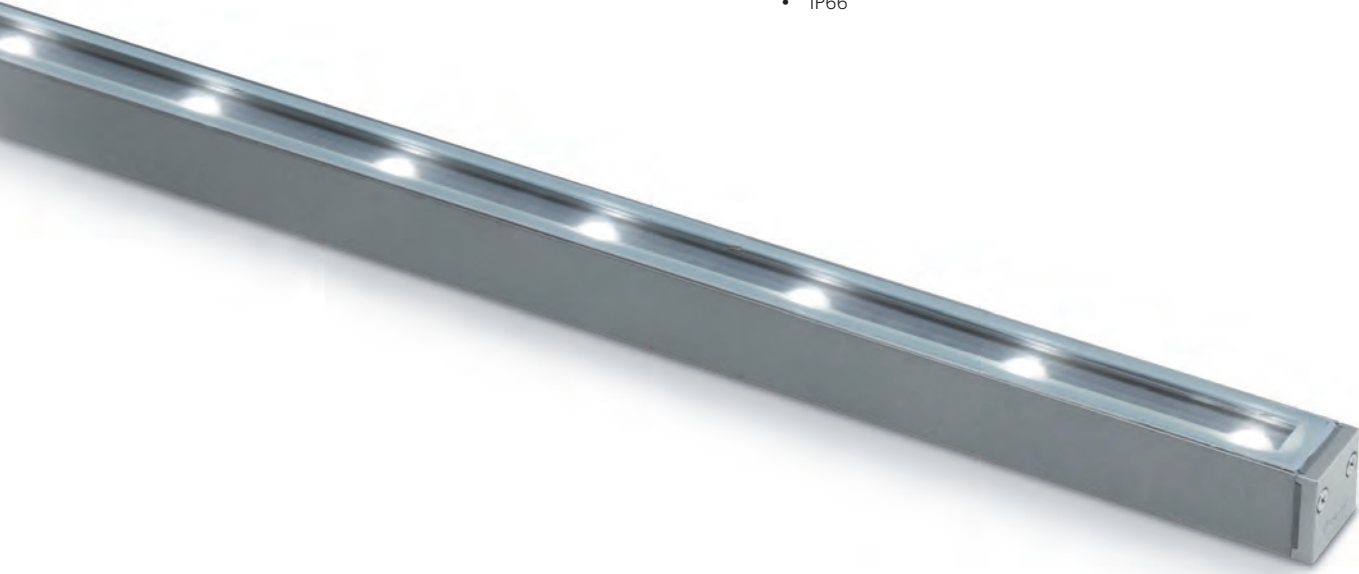

## Features

---

- Floor, wall, ceiling or adjustable mounting options
- 2 light outputs
- 3 optic distribution spot, flood and wall grazing
- Shadowless continuous rows (see mounting details)
- Warm White 3000K 80 CRI or Neutral White 4000K 80 CRI
- LM80 tested LED
- L80 > 100,000 hours
- Operating temperature -22°F/+104°F
- Aluminum body, stainless steel fasteners and factory sealed diffuser
- High corrosion powder coated resistant finish
- IP66
- UL listed
- Refer to Specification Sheet for dimming options.

## Wiring

---

Remote power supply required (consult spec sheet). Supplied with 6' cord. Longer length available on request.

**Optics**

**Lighting performance**

Linealuce Mini is available in 2 light outputs (Base output and High output). The grazing optic is capable to illuminate surfaces up to 16 ft.