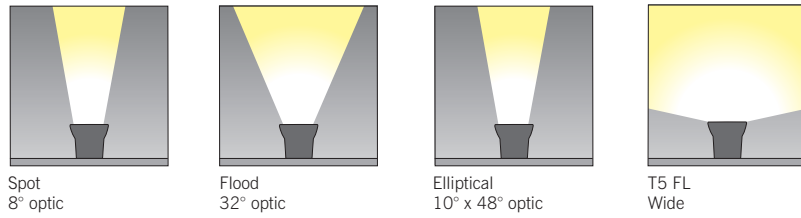

## Accessories

---

Color filters

Louvre for fluorescent

**Optics**

**Lighting performance**

**Mounting options**

**LED Version**