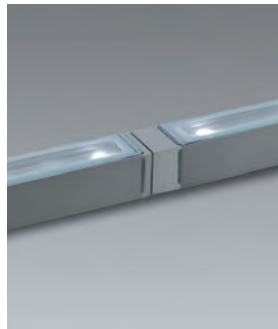

Installed in a continuous line