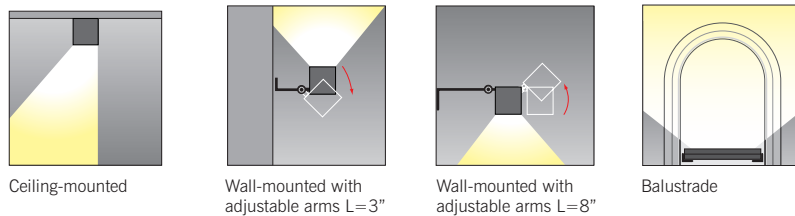

Mounting options

Complete range of elegant mounting hardware suitable for most architectural applications.