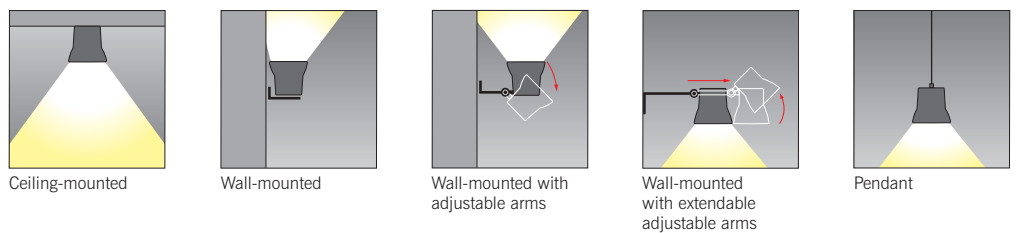

## Accessories

---

Color filters

Louvre for fluorescent

**Optics**

**Lighting performance**

**Mounting options**

**LED Version**