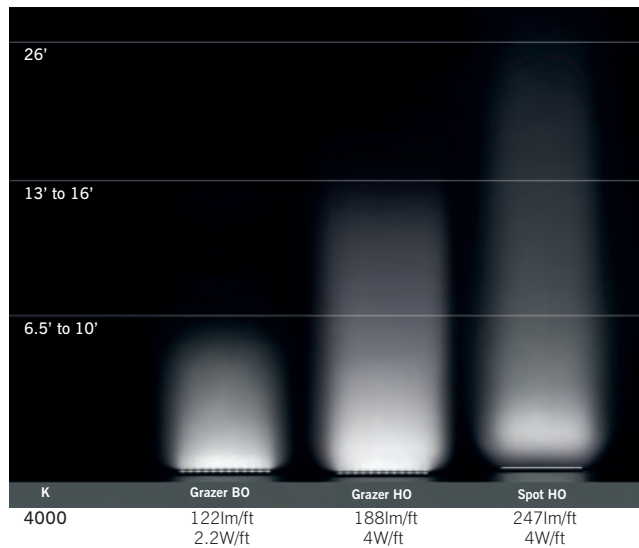

## Wiring

---

Remote power supply required (consult spec sheet). Supplied with 6' cord. Longer length available on request.

**Optics**

**Lighting performance**

Linealuce Mini is available in 2 light outputs (Base output and High output). The grazing optic is capable to illuminate surfaces up to 16 ft.