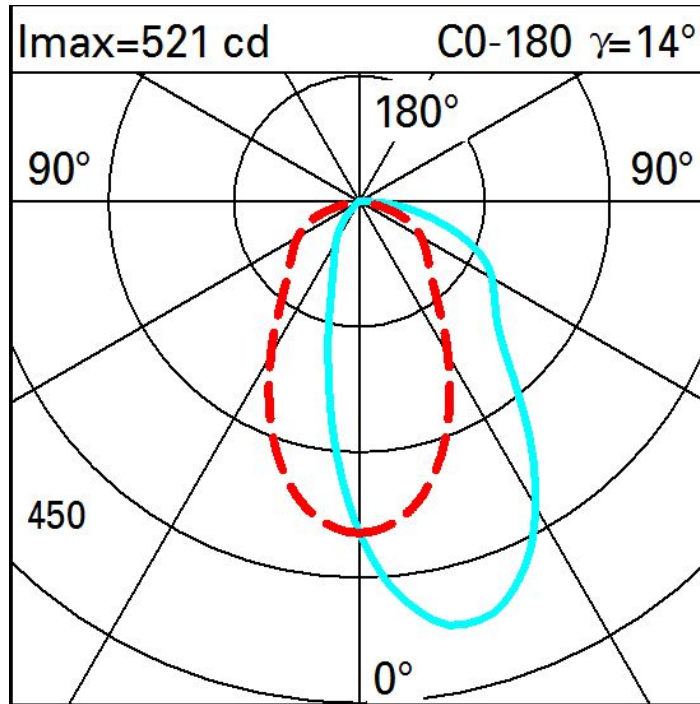

Complies with EN60598-1 and pertinent regulations

Technical data

lm system:	663	CRI (typical):	97
W system:	24.5	Colour temperature [K]:	2700
lm source:	1700	MacAdam Step:	3
W source:	21	Life Time LED 1:	50,000h - L90 - B10 (Ta 25°C)
Luminous efficiency (lm/W, real value):	27.1	Lamp code:	LED
lm in emergency mode:	-	Number of lamps for optical assembly:	1
Total light flux at or above an angle of 90° [Lm]:	0	ZVEI Code:	LED
Light Output Ratio (L.O.R.) [%]:	39	Number of optical assemblies:	1
CRI (minimum):	95	Control:	DALI-2

Polar

Illuminances

Lux		Wall distance = 1m											
3													
		2	4	10	26	72	122	72	26	10	4	2	
2		3	7	14	29	63	88	63	29	14	7	3	
		4	7	13	27	51	66	51	27	13	7	4	
1		4	6	11	22	36	43	36	22	11	6	4	
		3	6	10	16	23	27	23	16	10	6	3	
0													
	m	-2	-1	0	1	2	3						