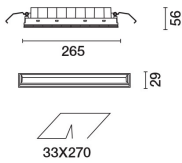

Installation

The recess body is inserted in the specific adapter installed previously by means of a steel wire spring - check the thickness of the false ceiling and use a compatible frame available with a separate item code.

Colour

Black (04)

Weight (Kg)

0.55

Mounting

wall recessed|ceiling recessed

Wiring

on power supply box: screw connections.