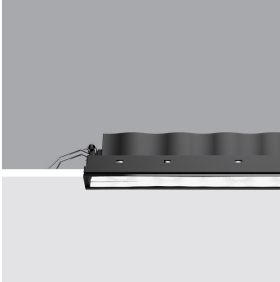

Last information update: February 2025

Product configuration: QL43

QL43: Minimal section 2 x 5 LEDs - Wall Washer

Product code

QL43: Minimal section 2 x 5 LEDs - Wall Washer

Technical description

Linear recessed miniaturised luminaire for LED lamps, specialised for vertical wall lighting. The patented optic system guarantees a homogeneous and effective emission on the wall, as well as avoiding shadow zones near the ceiling. Main body with die-cast aluminium radiant surface, minimal (frameless) version for mounting flush with the ceiling. For recessed installation in a false ceiling a specific adapter is required that is available with a separate item code. Flux enhancer - superpure aluminium reflector - asymmetrical textured PMMA screen - black polycarbonate internal perimeter frame. Supplied with a power supply unit connected to the luminaire. High colour rendering LED.

Installation

The recess body is inserted in the specific adapter installed previously by means of a steel wire spring - check the thickness of the false ceiling and use a compatible frame available with a separate item code.

Colour

Black (04)

Weight (Kg)

0.55

Mounting

wall recessed|ceiling recessed

Wiring

on power supply box: screw connections.