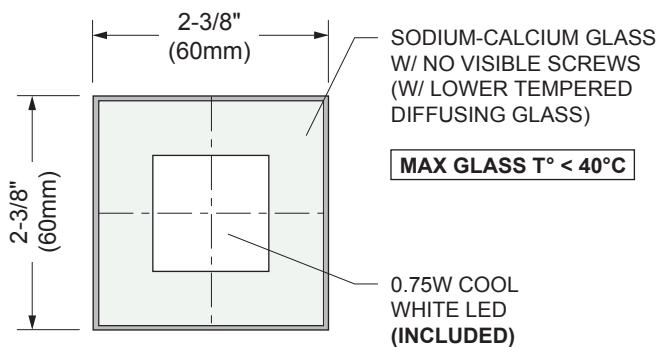

**LEDPLUS ALL GLASS
SQUARE**

#1.2620 - 00
FINISH

LAMPING: COOL WHITE LED 6700K, 24Vdc

LEDPLUS is a ground / wall recessed luminaire flush with the surface. It is made of high resistance thermoplastic with an extraclear glass lens. Two different types of outer casings are available for installation.

PROJECT NAME: _____

TYPE: _____ **QTY:** _____

LAST UPDATE: August 15, 2019

**ISOMETRIC
VIEW**

TOP VIEW