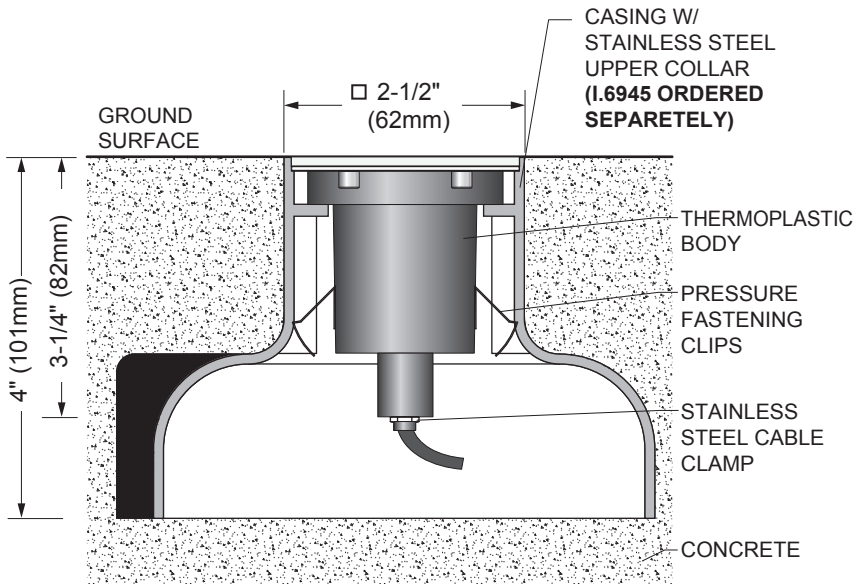

FRONT VIEW

IP 68 IK 08

PLEASE CONTACT FACTORY FOR GREEN OR AMBER LED COLOR OPTION

USE SUITABLE REMOTE POWER SUPPLY

FINISH

00 - FROSTED GLASS

ACCESSORIES (TO BE ORDERED SEPARATELY)

- **I.6944** - ALUMINUM CASING FOR WALL INSTALLATION + TOP END CAP □6-11/16"(169mm) X 4"(101mm)H
- **I.6945** - ALUMINUM CASING FOR GROUND INSTALLATION + TOP END CAP □5-1/8"(129mm) X 4"(101mm)H
- **I.6946** - PLASTIC CASING FOR WALL & GROUND INSTALLATION +TOP END CAP Ø2-1/2" (62mm) X 6-1/8" (155mm)H
- **I.9579** - ADAPTER FOR OUTER CASING (FOR I.6946)
- **I.9580** - ADAPTER FOR OUTER CASING (FOR I.6944 - I.6945)
- **I.9583** - SUCTION CUP

POWER SUPPLY OPTIONS

Dry location

- ☐ **4444-0024-010-120-ND:**
  Input: 120V AC, Dry location, non dimmable
  Quantity: one to fourteen (1 to 14) fixtures
  DIM: 6" X 4" X 3" (152 X 102 X 76mm)
  Max distance 18AWG: 20ft (6m)*.
- ☐ **4444-0024-020-120-ND:**
  Input: 120V AC, Dry location, non dimmable
  Quantity: one to twenty four (1 to 26) fixtures
  DIM: 6" X 4" X 3" (152 X 102 X 76mm)
  Max distance 18AWG: 85ft (25m)*.
- ☐ **4444-0024-025-UNV-ND:**
  Input: 120-277V AC, Dry location, non dimmable
  Quantity: one to thirty five (1 to 35) fixtures
  DIM: 6" X 4" X 3" (152 X 102 X 76mm)
  Max distance 18AWG: 20ft (6m)*.

Wet location

- ☐ **4548-0024-010-120-ND:**
  Input: 120V AC, Wet location, non dimmable
  Quantity: one to fourteen (1 to 14) fixtures
  DIM: 7 1/8" X 4 1/4" X 3" (181 X 108 X 76mm)
  Max distance 18AWG: 20ft (6m)*.
- ☐ **4548-0024-017-120-ND:**
  Input: 120V AC, Wet location, non dimmable
  Quantity: one to twenty four (1 to 24) fixtures
  DIM: 7 1/8" X 4 1/4" X 3" (181 X 108 X 76mm)
  Max distance 18AWG: 85ft (25m)*.
- ☐ **4548-0024-025-UNV-ND:**
  Input: 120-277V AC, Wet location, non dimmable
  Quantity: one to thirty five (1 to 35) fixtures
  DIM: 7 1/8" X 4 1/4" X 3" (181 X 108 X 76mm)
  Max distance 18AWG: 20ft (6m)*.

*For longer remote mounting distance, contact factory.

9320 Boul. St-Laurent,
suite 100, Montréal (Québec)
Canada H2N 1N7
P.: 514.523.1339 F.: 514.525.6107

**LEDPLUS ALL GLASS
ROUND**