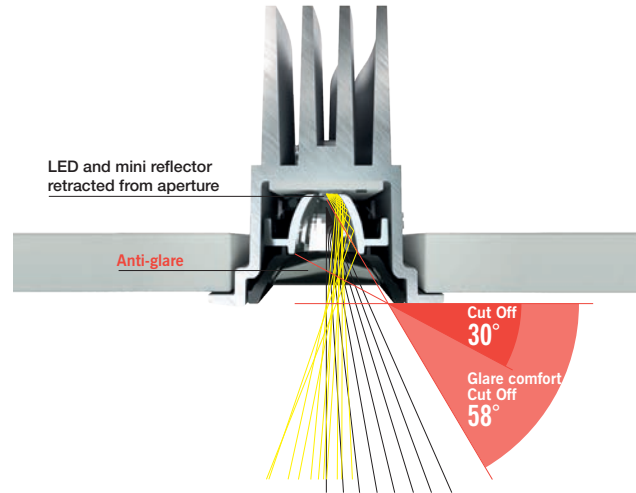

Color temperature

3000K CRI 90
3000K CRI 95
4000K* CRI 95
* 48° only

Degree of protection

IP20

Finishes

Laser Blade

Photometrics

Compact linear shapes offer an array of optics: From downlight, Spot, Flood, and Wide Flood to General light and Wall Washer.

S - Spot
12°

F - Flood
32°

WF - Wide Flood
48°

G - General

WW - Wall Washer

Visual comfort

Durability and chromatic performance

Laser Blade delivers consistent Color Rendering during the life of the luminaire, and 80% of the output > 50,000 hours (L80)