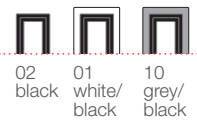

Color temperature

2700K CRI 96
3000K CRI 90
3000K CRI 97
3500K CRI 95
4000K* CRI 96
* 48° only

Degree of protection

IP20

Finishes

31 white	01 white/ black	10 grey/ black	41 white/ gold	E7 white/black chrome
31 white	02 black		14 gold	E6 black chrome

Laser Blade
General Lighting

Trim

	W	lm	Optic	Cut-out (inches)
	12.8	920	 General lighting	1-1/2" x 5-1/2" (37mm x 141mm)
	25.4	1840	 General lighting	1-1/2" x 10-3/4" (37mm x 274mm)
	36.8	2760	 General lighting	1-1/2" x 16" (37mm x 406mm)

Color temperature

3000K CRI 90
4000K CRI 96

Degree of protection

IP20
IP43 On visible part of the product once installed

Finishes

01 white/ black	10 grey/ black

Laser Blade
Wall washer

	W	lm	Optic	Cut-out (inches)
	12.8	920	 Wall washer	trim 1-1/2" x 5-1/2" (37mm x 141mm) trimless 1-3/8" x 5-1/2" (35mm x 139mm)
	25.4	1840	 Wall washer	trim 1-1/2" x 10-3/4" (37mm x 274mm) trimless 1-3/8" x 10-5/8" (35mm x 271mm)
	36.8	2760	 Wall washer	trim 1-1/2" x 16" (37mm x 406mm) trimless 1-3/8" x 15-7/8" (35mm x 404mm)

Color temperature

2700K CRI 96
3000K CRI 90
3500K CRI 95
4000K CRI 96

Degree of protection

IP20
IP43 On visible part of the product once installed

Finishes

Laser Blade
Adjustable

	W	lm	Optic	Cut-out (inches)
	25.4	1840	 12° 32° 48°	3-1/8" x 11-5/8" (80mm x 295mm)
	2 X 25.4	2 X 1840	 12° 32° 48°	5-3/8" x 11-5/8" (135mm x 295mm)
	36.8	2700	 12° 32° 48°	3-1/8" x 16-7/8" (80mm x 428mm)
	2 X 36.8	2 X 2700	 12° 32° 48°	5-3/8" x 16-7/8" (135mm x 428mm)