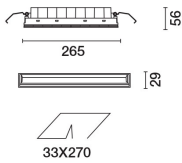

Wiring

on power supply box: screw connections.