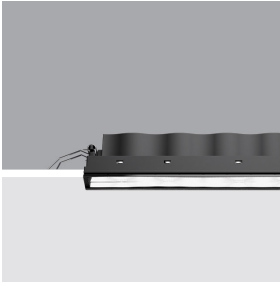

Last information update: October 2024

Product code

2329: Minimal section 2 x 5 LEDs - Wall Washer

Technical description

Linear recessed miniaturised luminaire for LED lamps, specialised for vertical wall lighting. The patented optic system guarantees a homogeneous and effective emission on the wall, as well as avoiding shadow zones near the ceiling. Main body with die-cast aluminium radiant surface, minimal (frameless) version for mounting flush with the ceiling. For recessed installation in a false ceiling a specific adapter is required that is available with a separate item code. Flux enhancer - superpure aluminium reflector - asymmetrical textured PMMA screen - black polycarbonate internal perimeter frame. Supplied with a power supply unit connected to the luminaire.

Installation

The recess body is inserted in the specific adapter installed previously by means of a steel wire spring - check the thickness of the false ceiling and use a compatible frame available with a separate item code.