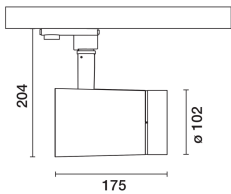

Last information update: March 2025

Product configuration: PX95

PX95: Ø102mm body - BLE Casambi - Wide Flood optic - Warm White

Product code

PX95: Ø102mm body - BLE Casambi - Wide Flood optic - Warm White

Installation

Installation on an electrified track or base.

Colour

White (01) | Black (04)

Weight (Kg)

1.33

Mounting

wall surface|ceiling surface

Wiring

Electronic components integrated in product

Complies with EN60598-1 and pertinent regulations

Technical data

Im system:	1767.9	Life Time LED 1:	> 50,000h - L90 - B10 (Ta 25C)
W system:	19.9	Lamp code:	LED
Im source:	2130	Number of lamps for optical assembly:	1
W source:	18	ZVEI Code:	LED
Luminous efficiency (lm/W, real value):	88.84	Number of optical assemblies:	1
Im in emergency mode:	-	Power factor:	See installation instructions
Total light flux at or above an angle of 90° [Lm]:	0.0	Inrush current:	20 A / - µs
Light Output Ratio (L.O.R.) [%]:	83	Maximum number of luminaires of this type per miniature circuit breaker:	B10A: 50 luminaires B16A: 80 luminaires C10A: 83 luminaires C16A: 136 luminaires
Beam angle [°]:	46°	Minimum dimming %:	1
CRI:	90	Overvoltage protection:	0kV Common mode & 0kV Differential mode
Colour temperature [K]:	3000	Control:	Casambi
MacAdam Step:	2		