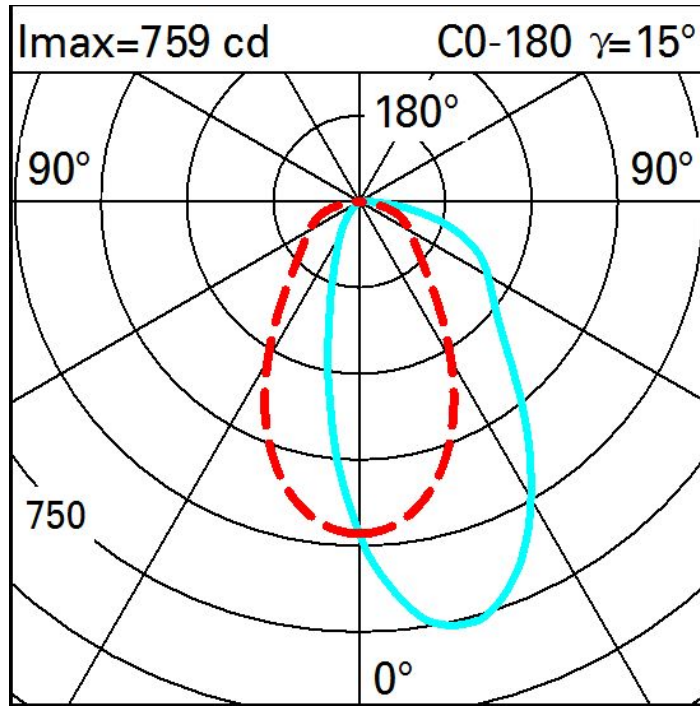

Last information update: February 2025

Product configuration: R604

R604: Minimal section 2 x 5 LEDs - Wall Washer

Product code

R604: Minimal section 2 x 5 LEDs - Wall Washer

Technical description

Linear recessed miniaturised luminaire for LED lamps, specialised for vertical wall lighting. The patented optic system guarantees a homogeneous and effective emission on the wall, as well as avoiding shadow zones near the ceiling. Main body with die-cast aluminium radiant surface, minimal (frameless) version for mounting flush with the ceiling. For recessed installation in a false ceiling a specific adapter is required that is available with a separate item code. Flux enhancer - superpure aluminium reflector - asymmetrical textured PMMA screen - black polycarbonate internal perimeter frame. Supplied with a power supply unit connected to the luminaire.

Complies with EN60598-1 and pertinent regulations

Technical data

lm system:	940	CRI (typical):	92
W system:	22.9	Colour temperature [K]:	4000
lm source:	2350	MacAdam Step:	3
W source:	20	Life Time LED 1:	> 50,000h - L90 - B10 (Ta 25°C)
Luminous efficiency (lm/W, real value):	41	Lamp code:	LED
lm in emergency mode:	-	Number of lamps for optical assembly:	1
Total light flux at or above an angle of 90° [Lm]:	0	ZVEI Code:	LED
Light Output Ratio (L.O.R.) [%]:	40	Number of optical assemblies:	1
CRI (minimum):	90	Control:	DALI-2

Polar

Illuminances

Lux Wall distance = 1m

3												
	2	5	12	32	97	174	97	32	12	5	2	
2	4	8	17	40	93	131	93	40	17	8	4	
	5	8	18	40	75	95	75	40	18	8	5	
1	5	8	17	33	52	62	52	33	17	8	5	
	4	8	15	24	34	39	34	24	15	8	4	
0												
	m	-2	-1	0	1	2	3					