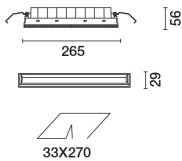

Installation

The recess body is inserted in the specific adapter installed previously by means of a steel wire spring - check the thickness of the false ceiling and use a compatible frame available with a separate item code.

Colour

Black (04)

Weight (Kg)

0.55

Mounting

wall recessed|ceiling recessed

Wiring

on power supply box: screw connections.