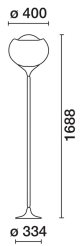

Last information update: September 2024

**Product code**

SL25: Clan floor lamp H=1688mm Ø400mm

**Technical description**

Diffused light floor lamp. Light source 40W E14 LED 2700K (included). Chromed steel base and rod with PMMA upper screen (coloured versions with white interior). Power supply cable L = 2000 with ON-OFF section breaker switch.

**Installation**

Freestanding. Floor lamp.

**Colour**

White (01) | Orange (02) | Yellow (06)

**Mounting**

free standing

**Wiring**

ON-OFF section breaker switch on the power supply cable.

Complies with EN60598-1 and pertinent regulations

**Technical data**

lm system:	-	Colour temperature [K]:	2700
W system:	40 (*)	Number of lamps for optical assembly:	1
lm source:	-	ZVEI Code:	LED
W source:	-	Number of optical assemblies:	1
lm in emergency mode:	-	Control:	On/off
CRI:	0		