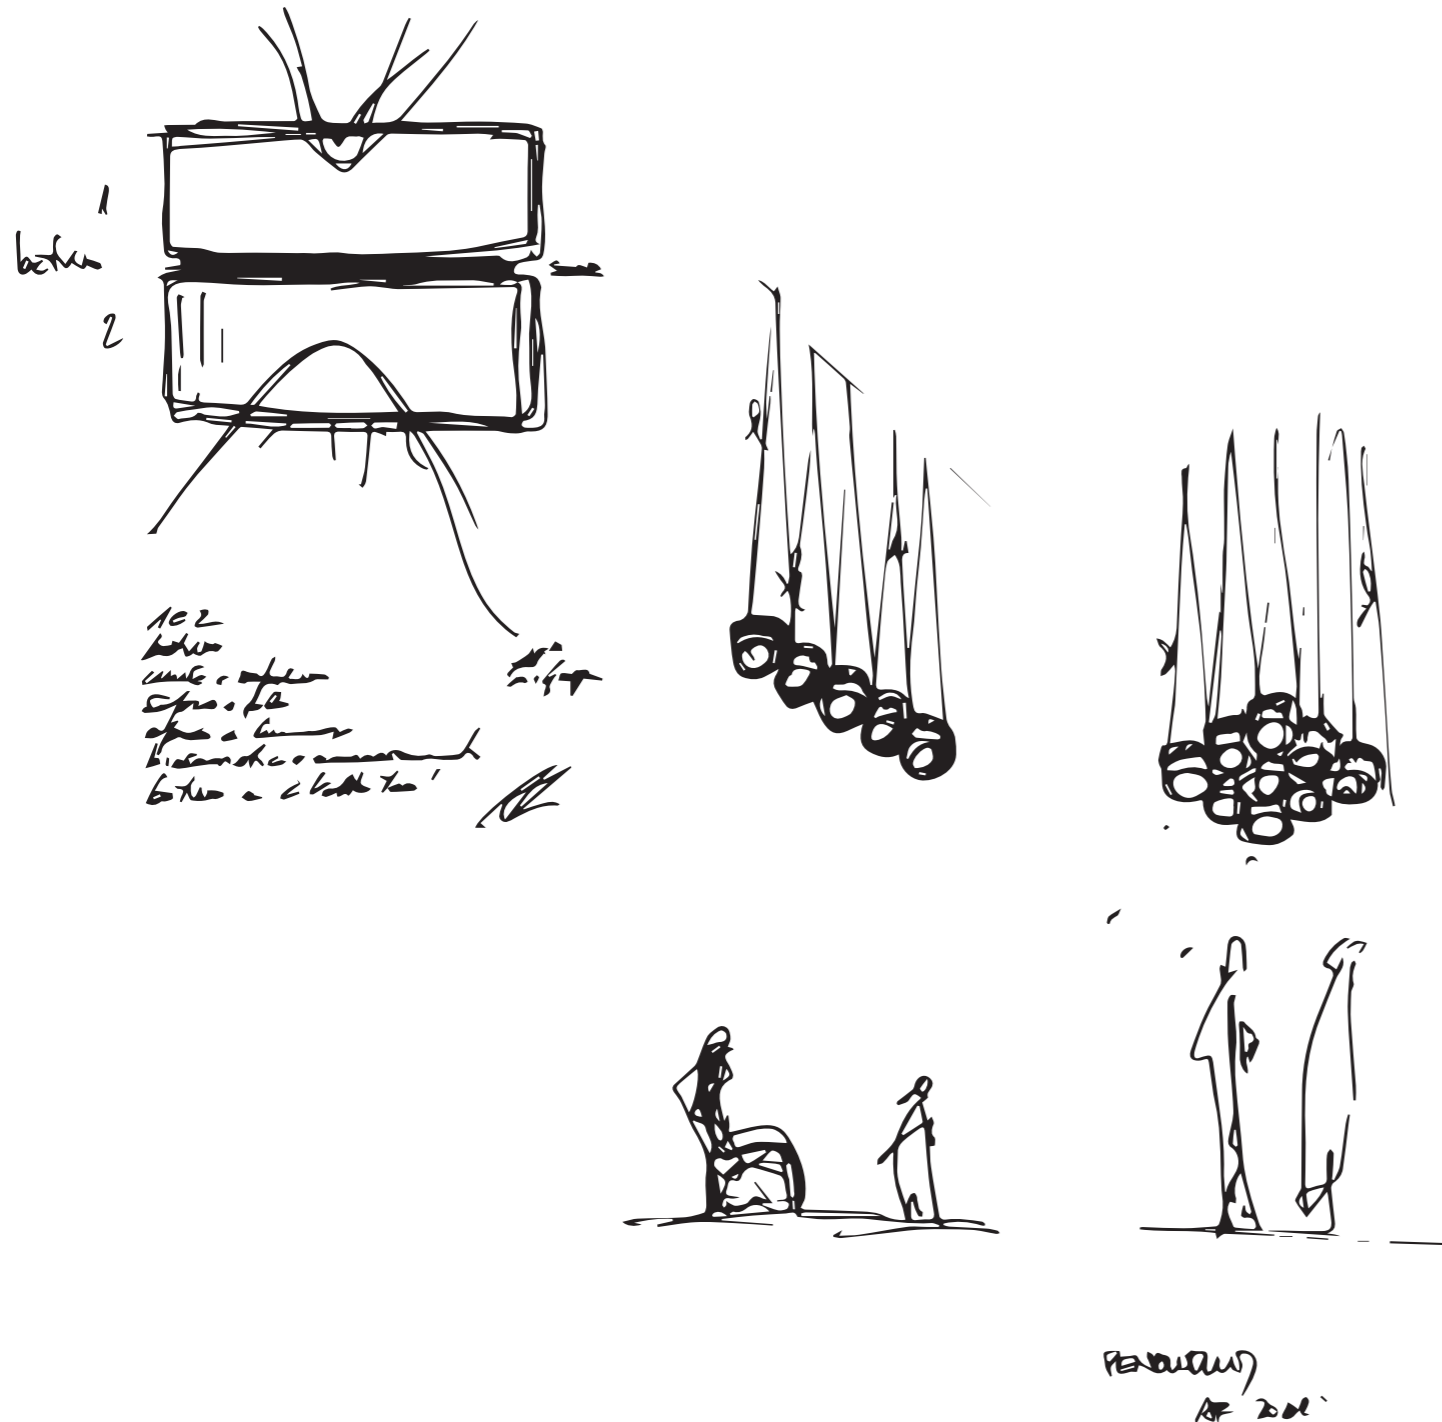

BeTwo Living together

Lighting innovation for people.

Living together

BeTwo is a minimal pendant and surface lamp with two elements whose essence is to be joined through a void. Formal and social empathy - because living together is to experience happiness. The visual concept is inspired by Newton's Cradle, a pastime that uses a

physical law to create a rhythmic and composed movement of a set of metal spheres hanging from a small frame structure. Designer Alfonso Femia conceived BeTwo in relation to this sophisticated and relaxing composition.

Betwo is a game. The system is suspended with extreme delicacy and the individual components, in addition to being securely fixed, can also compose a complex play of elements of different sizes and different heights. - A. Femia

Two in one.

BeTwo is an eclectic lighting artefact that plays with solids and voids to generate delicacy and identity.

Betwo
Living together

BeTwo Pure
Ø 234

Ø 114

Ø 172

Ø 234

Overhead composition