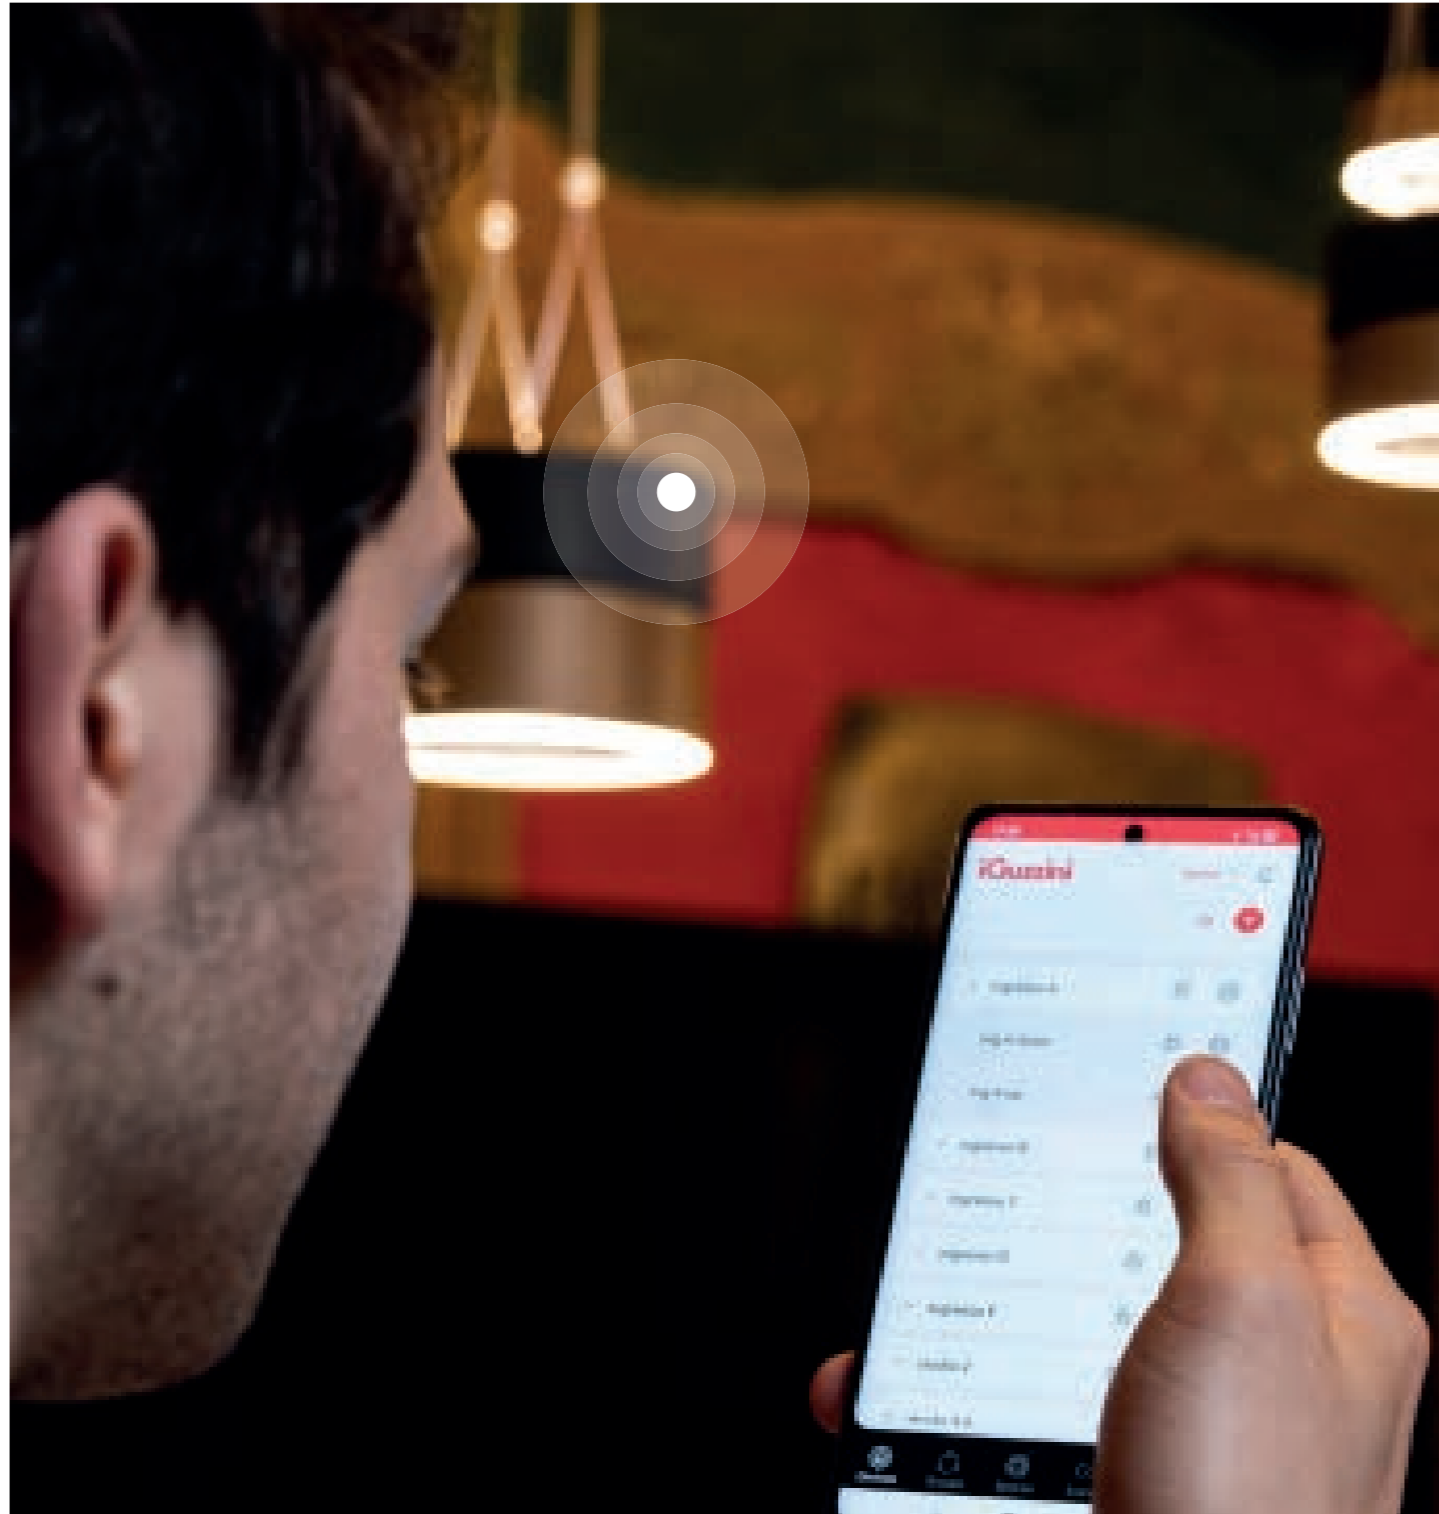

Two distributions: general light, even up/down, and controlled light, with UGR <19 and luminance <3000 cd/m².

Smart lighting

Correct and responsible light

iGuzzini Smart Light 2

Voice control

Smart lighting transforms technology into well-being and sustainability, while also increasing energy savings by an additional 25% to achieve an absolute saving of 90%. This is why we seek to make controlled use of light even easier through simple, common digital devices. The BLE-DALI interface means that BeTwo can be managed

via the iGuzzini Smart Light Control 2 app or voice control, thereby encouraging targeted use of light only where and when necessary.

It is also possible to enable Smart Services, thanks to the beacon integrated into the interface.