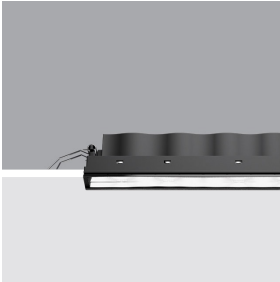

Last information update: October 2024

Product code

2330: Minimal section 2 x 5 LEDs - Wall Washer

Technical description

Linear recessed miniaturised luminaire for LED lamps, specialised for vertical wall lighting. The patented optic system guarantees a homogeneous and effective emission on the wall, as well as avoiding shadow zones near the ceiling. Main body with die-cast aluminium radiant surface, minimal (frameless) version for mounting flush with the ceiling. For recessed installation in a false ceiling a specific adapter is required that is available with a separate item code. Flux enhancer - superpure aluminium reflector - asymmetrical textured PMMA screen - black polycarbonate internal perimeter frame. Supplied with a power supply unit connected to the luminaire.

Installation

The recess body is inserted in the specific adapter installed previously by means of a steel wire spring - check the thickness of the false ceiling and use a compatible frame available with a separate item code.

Colour

Black (04)

Weight (Kg)

0.55

Mounting

wall recessed|ceiling recessed

Wiring

on power supply box: screw connections.