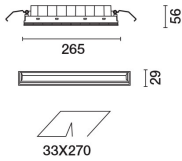

Installation

The recess body is inserted in the specific adapter installed previously by means of a steel wire spring - check the thickness of the false ceiling and use a compatible frame available with a separate item code.

Colour

Black (04)

Weight (Kg)

0.55

Mounting

wall recessed|ceiling recessed

Wiring

on power supply box: screw connections.