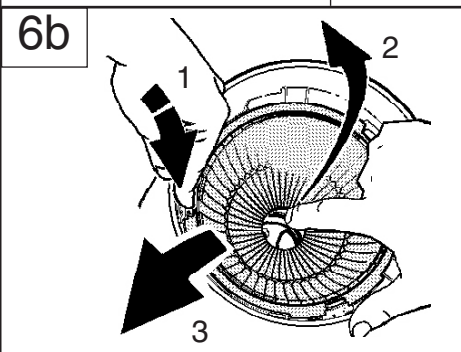

PALCO

ART + ART MXXX

FRONT LIGHT
ISHOP
TECNICA EVO