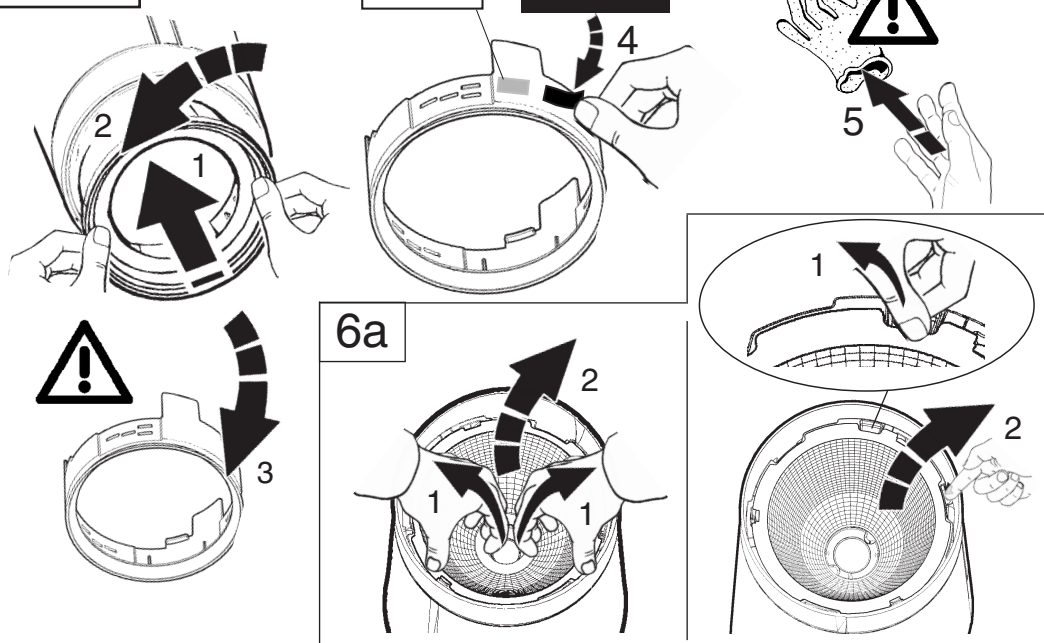

PALCO

ART + ART MXXX

FRONT LIGHT
ISHOP
TECNICA EVO