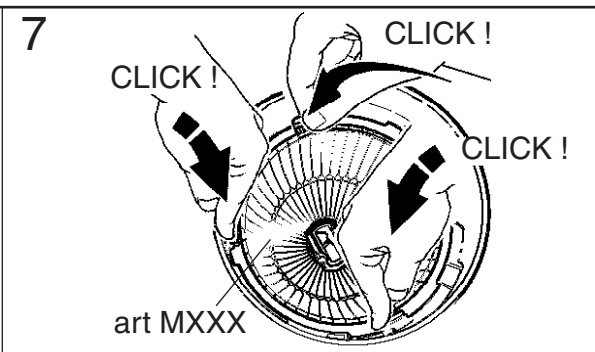

PALCO

ART + ART MXXX

FRONT LIGHT
ISHOP
TECNICA EVO